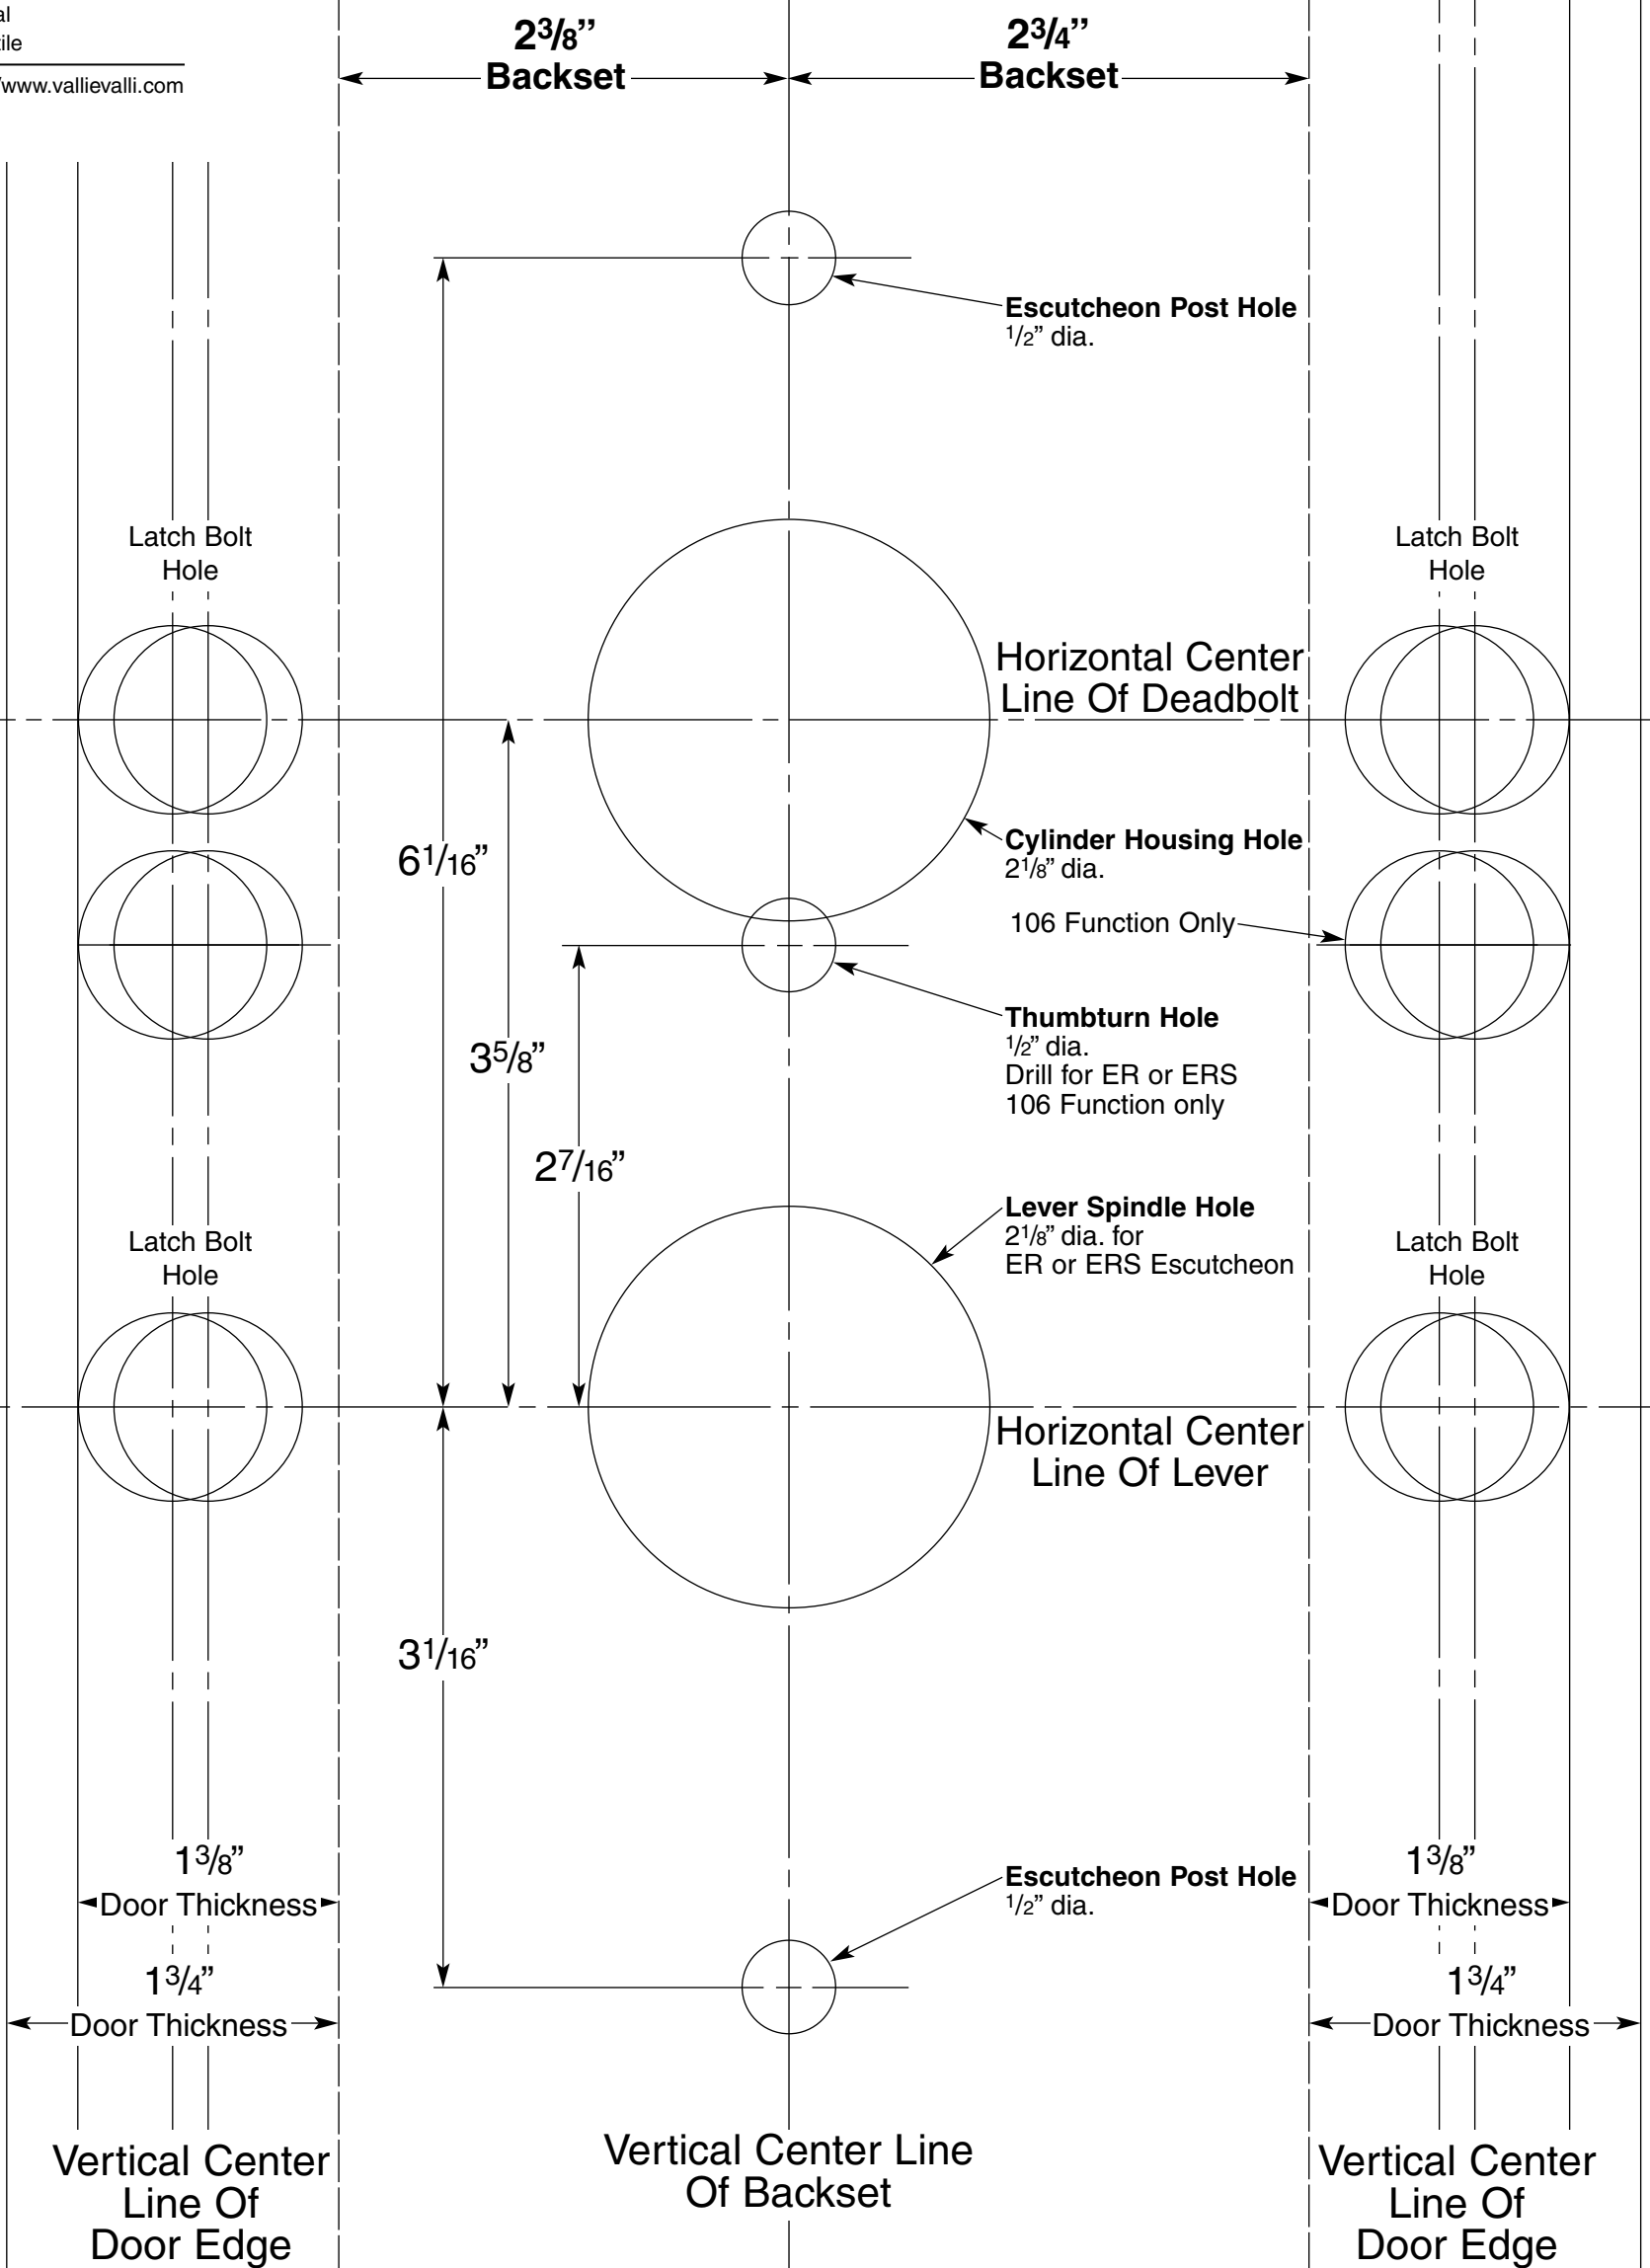

## Deadbolt ER/ERS Long Escutcheon Template

Align Template With Vertical And Horizontal Center Line On Door