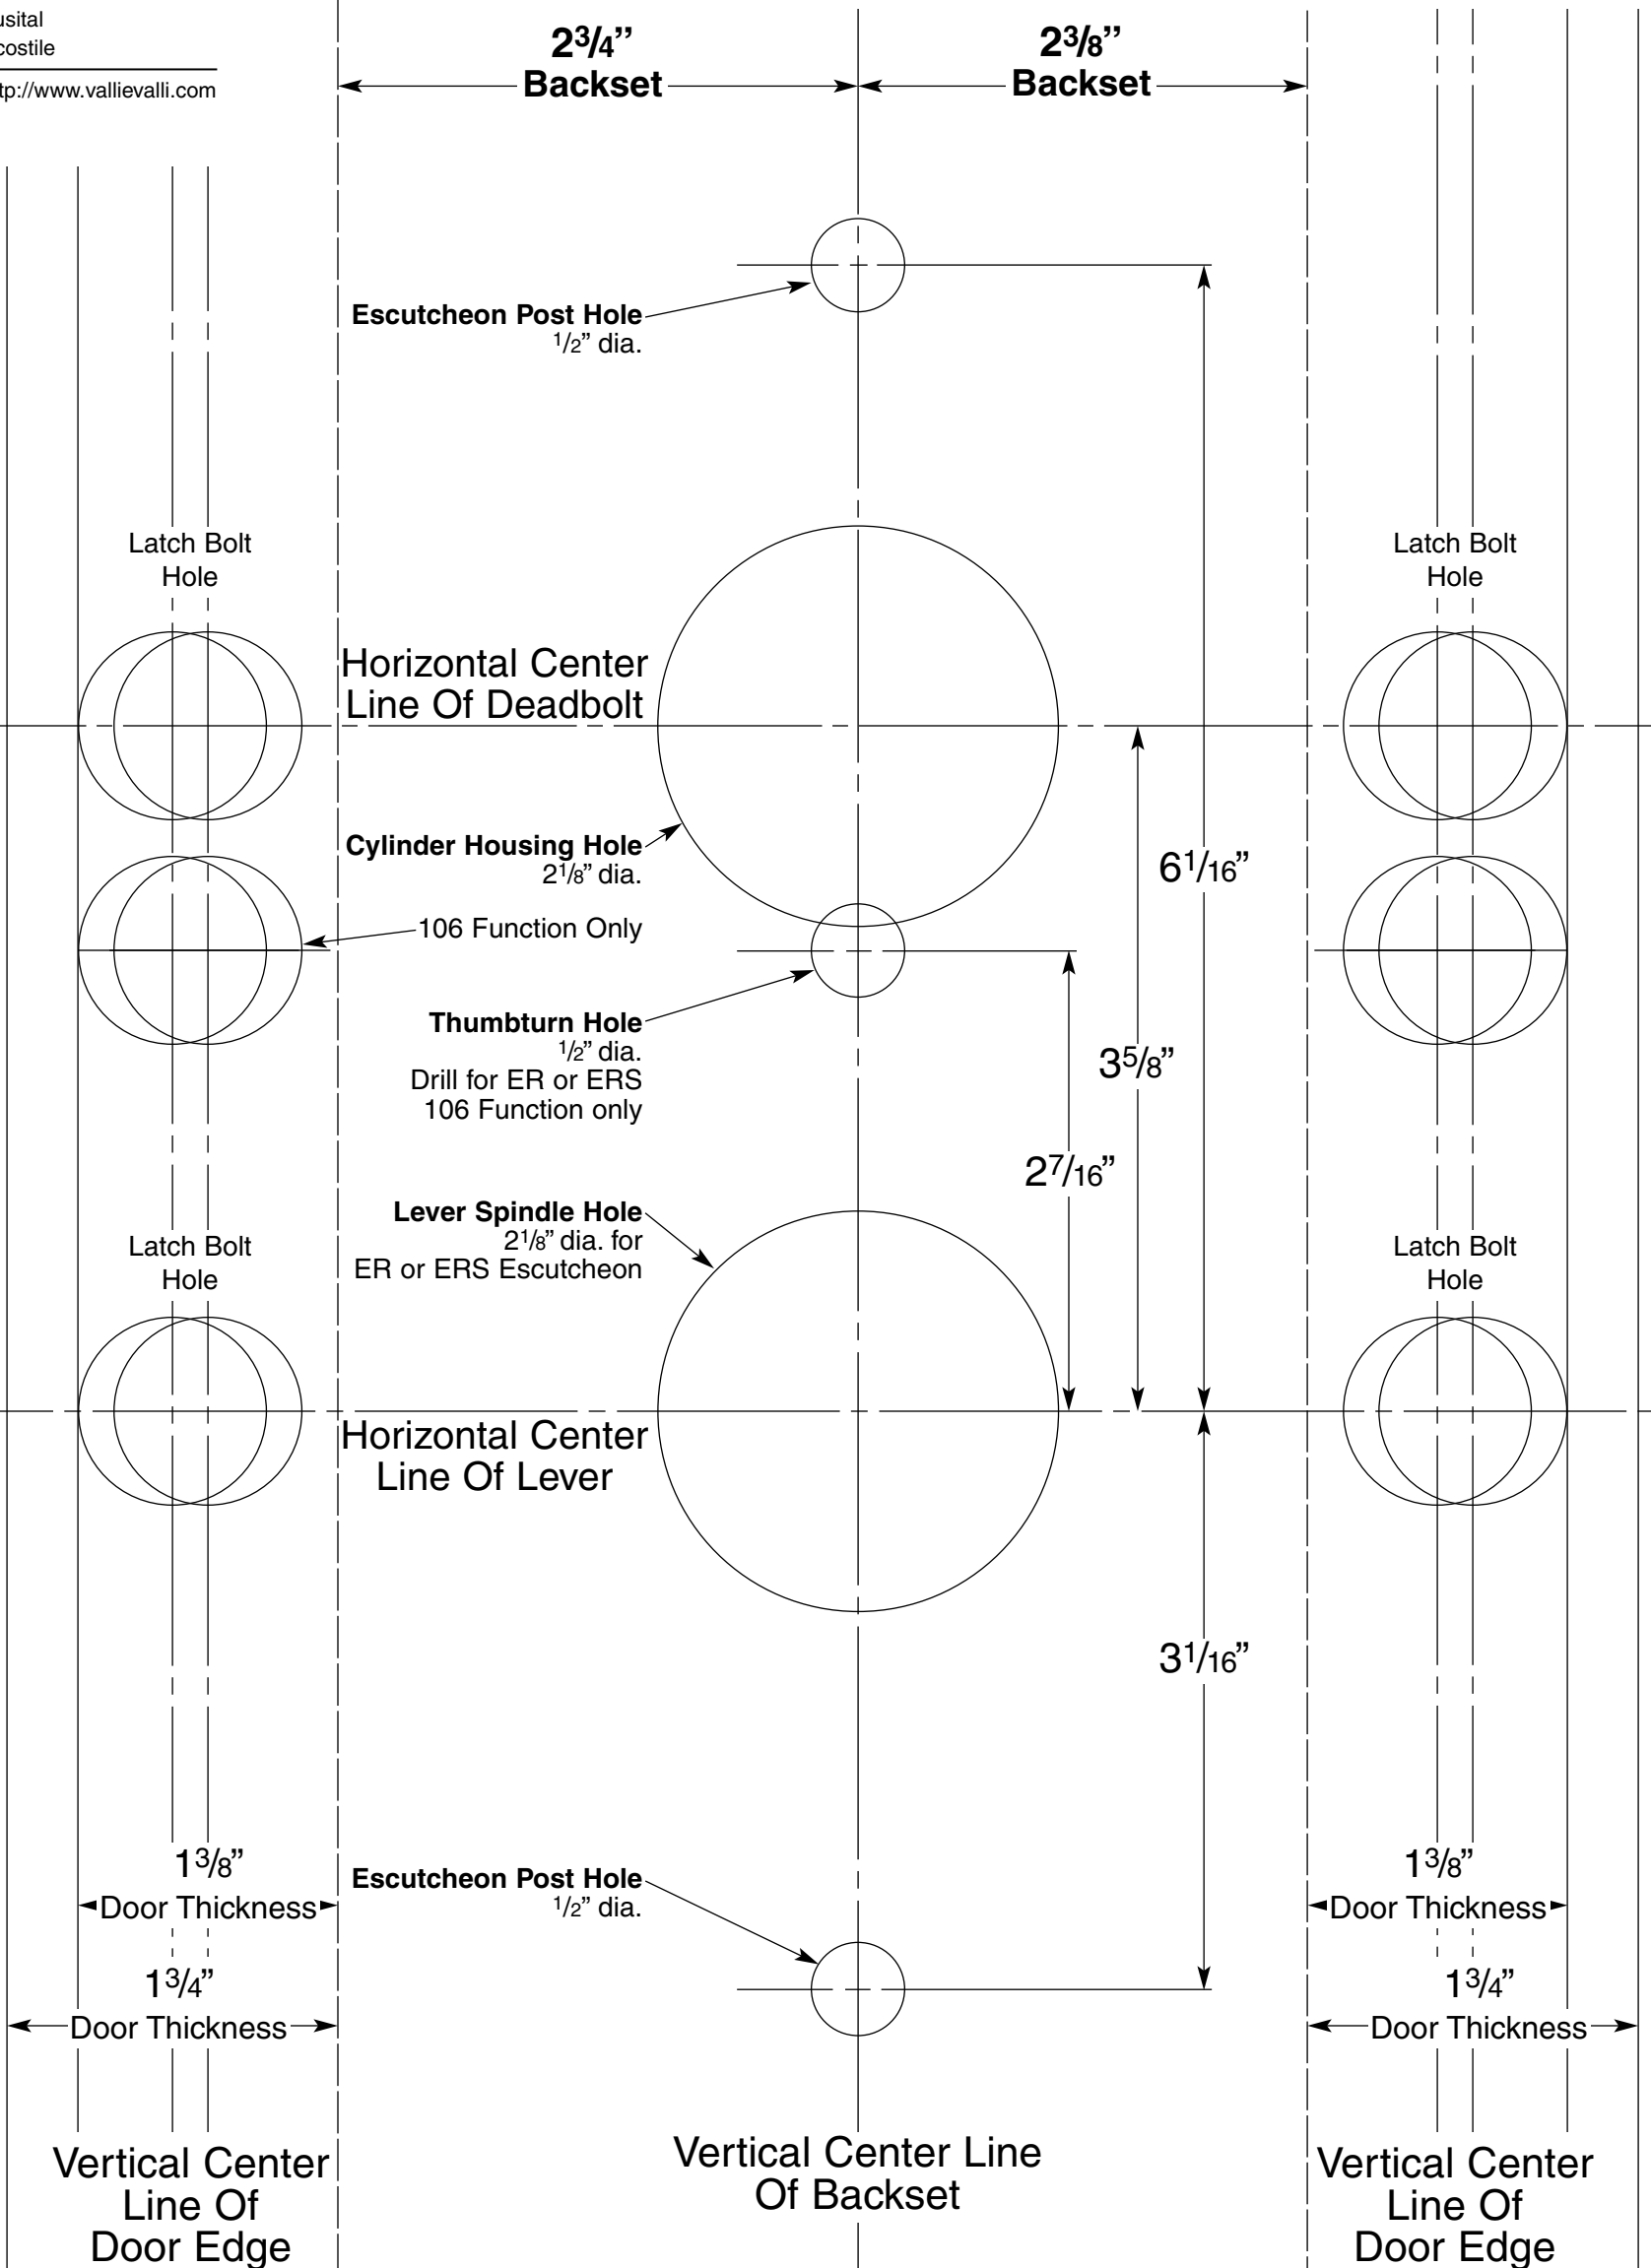

## Deadbolt ER/ERS Long Escutcheon Template

Align Template With Vertical And Horizontal Center Line On Door