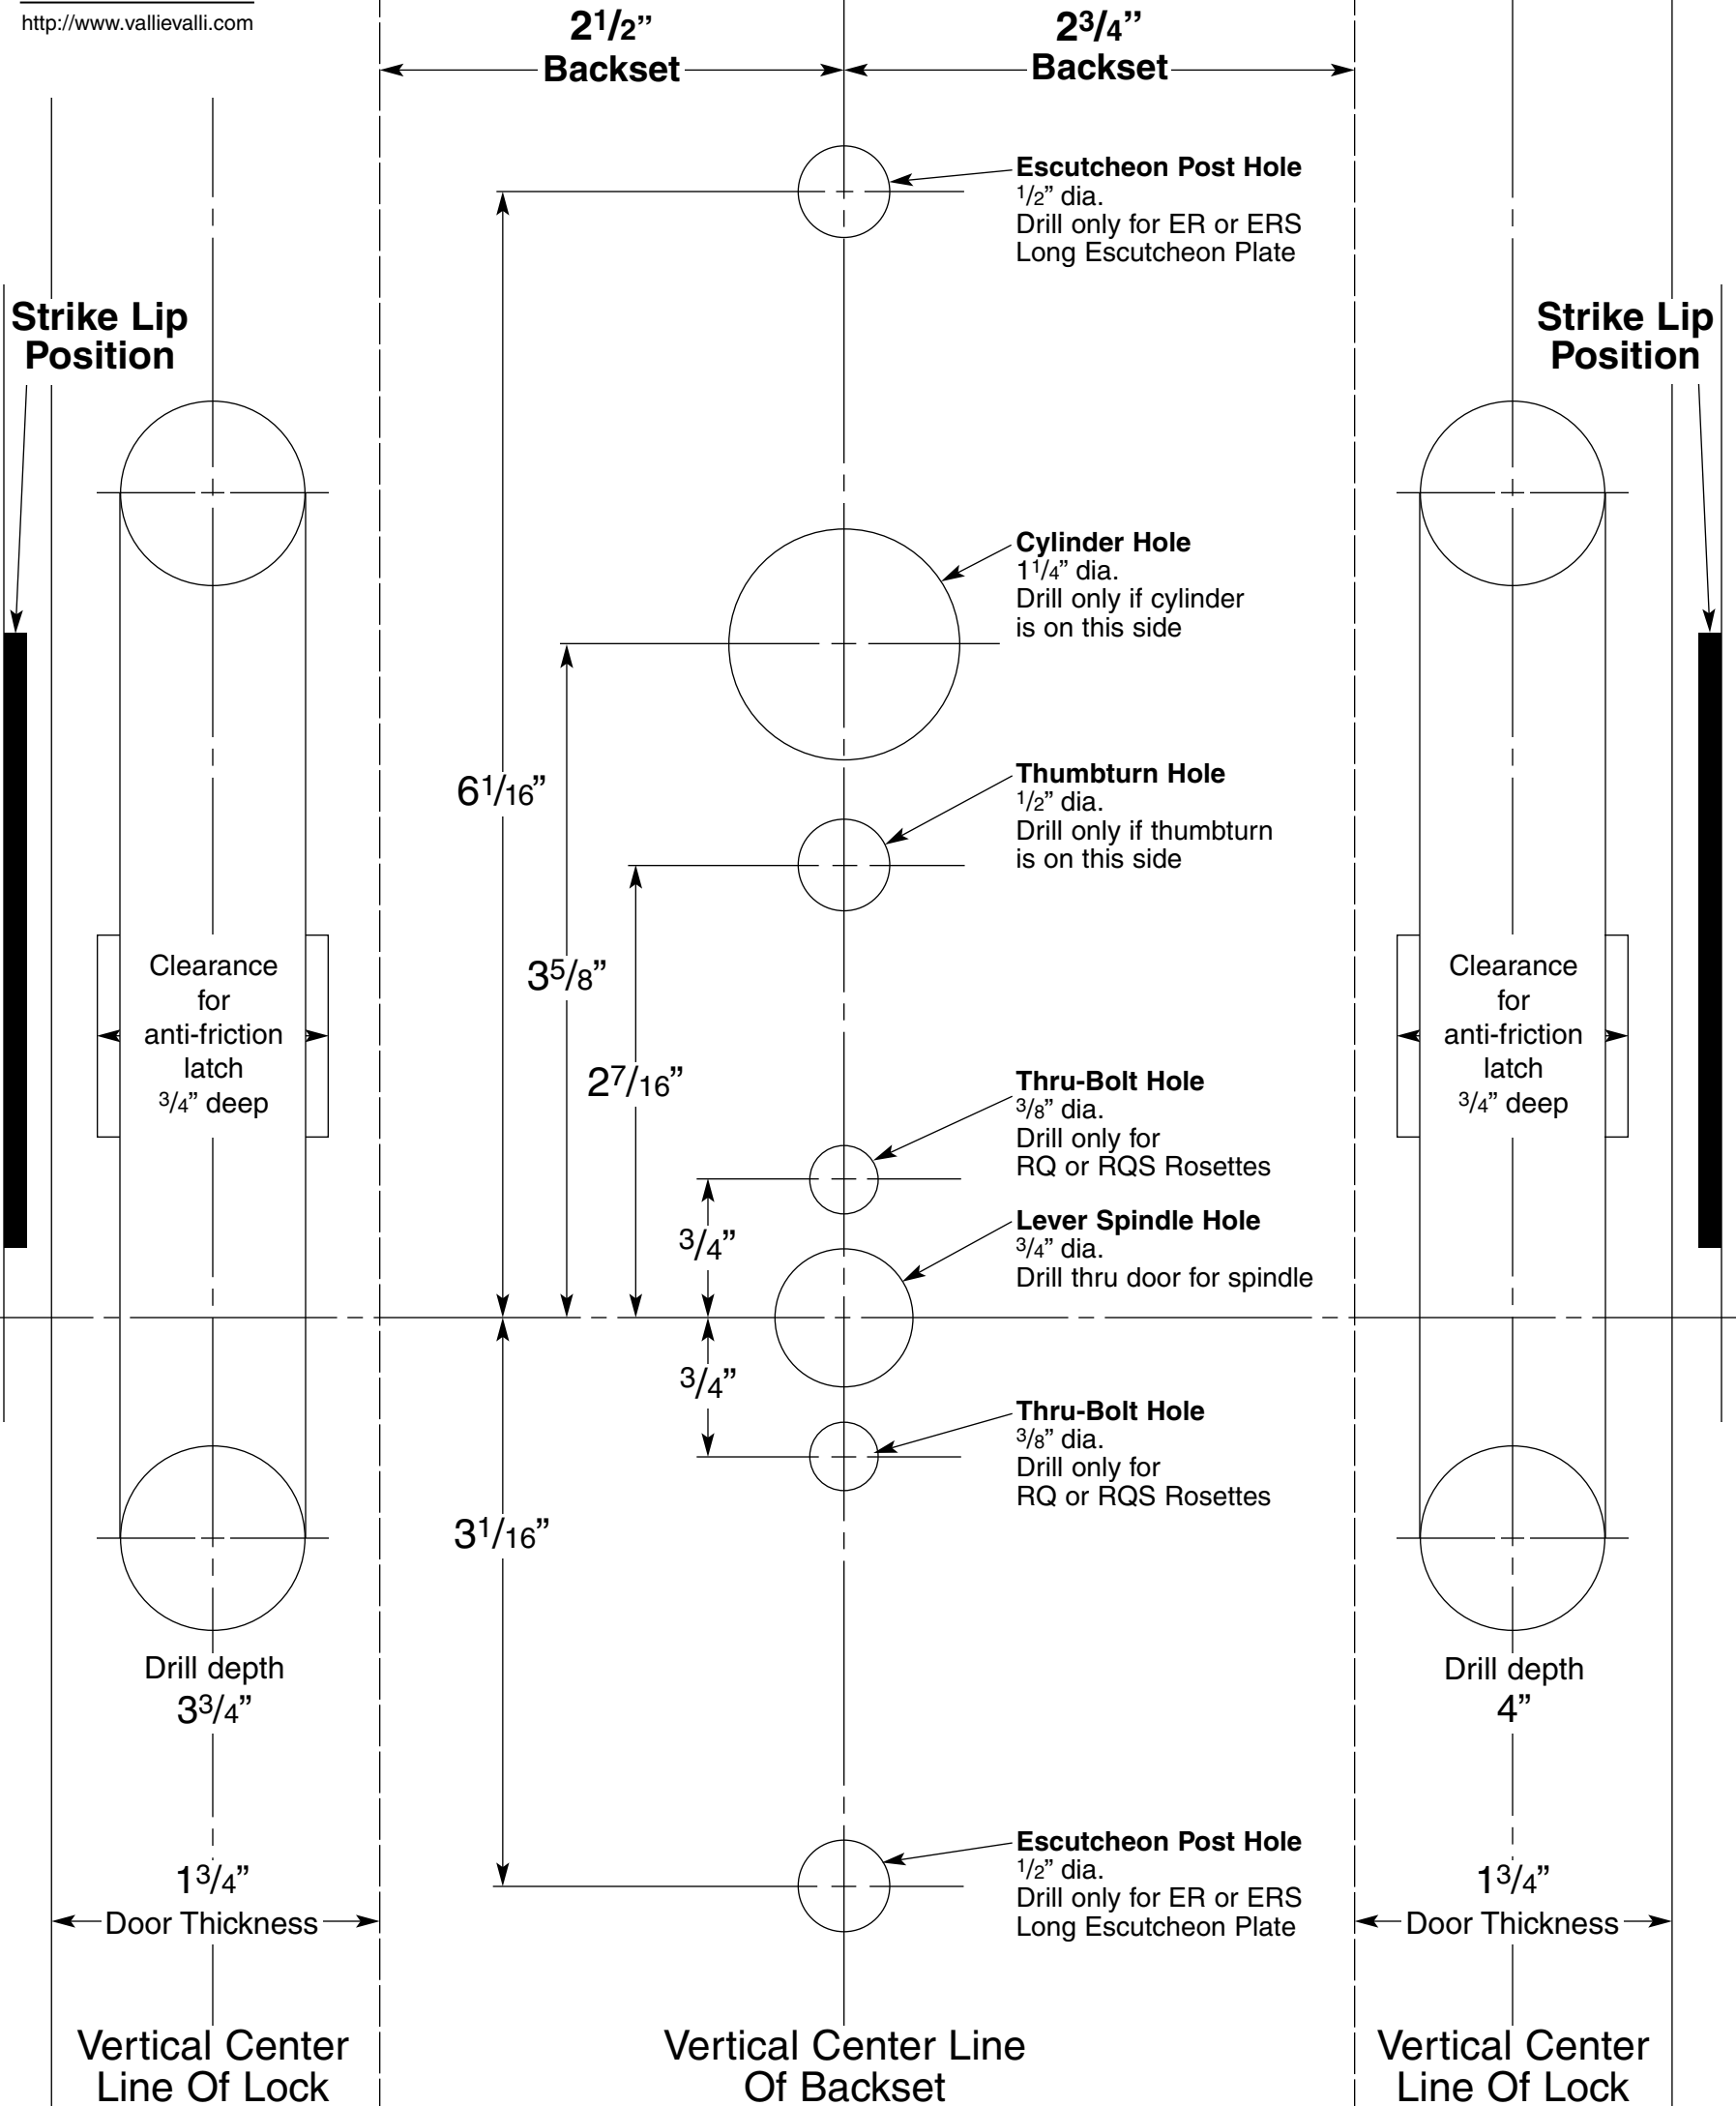

ER/ERS Mortise Lock Template

Align Template With Vertical And Horizontal Center Line On Door

ER/ERS Mortise Lock Template

Align Template With Vertical And Horizontal Center Line On Door