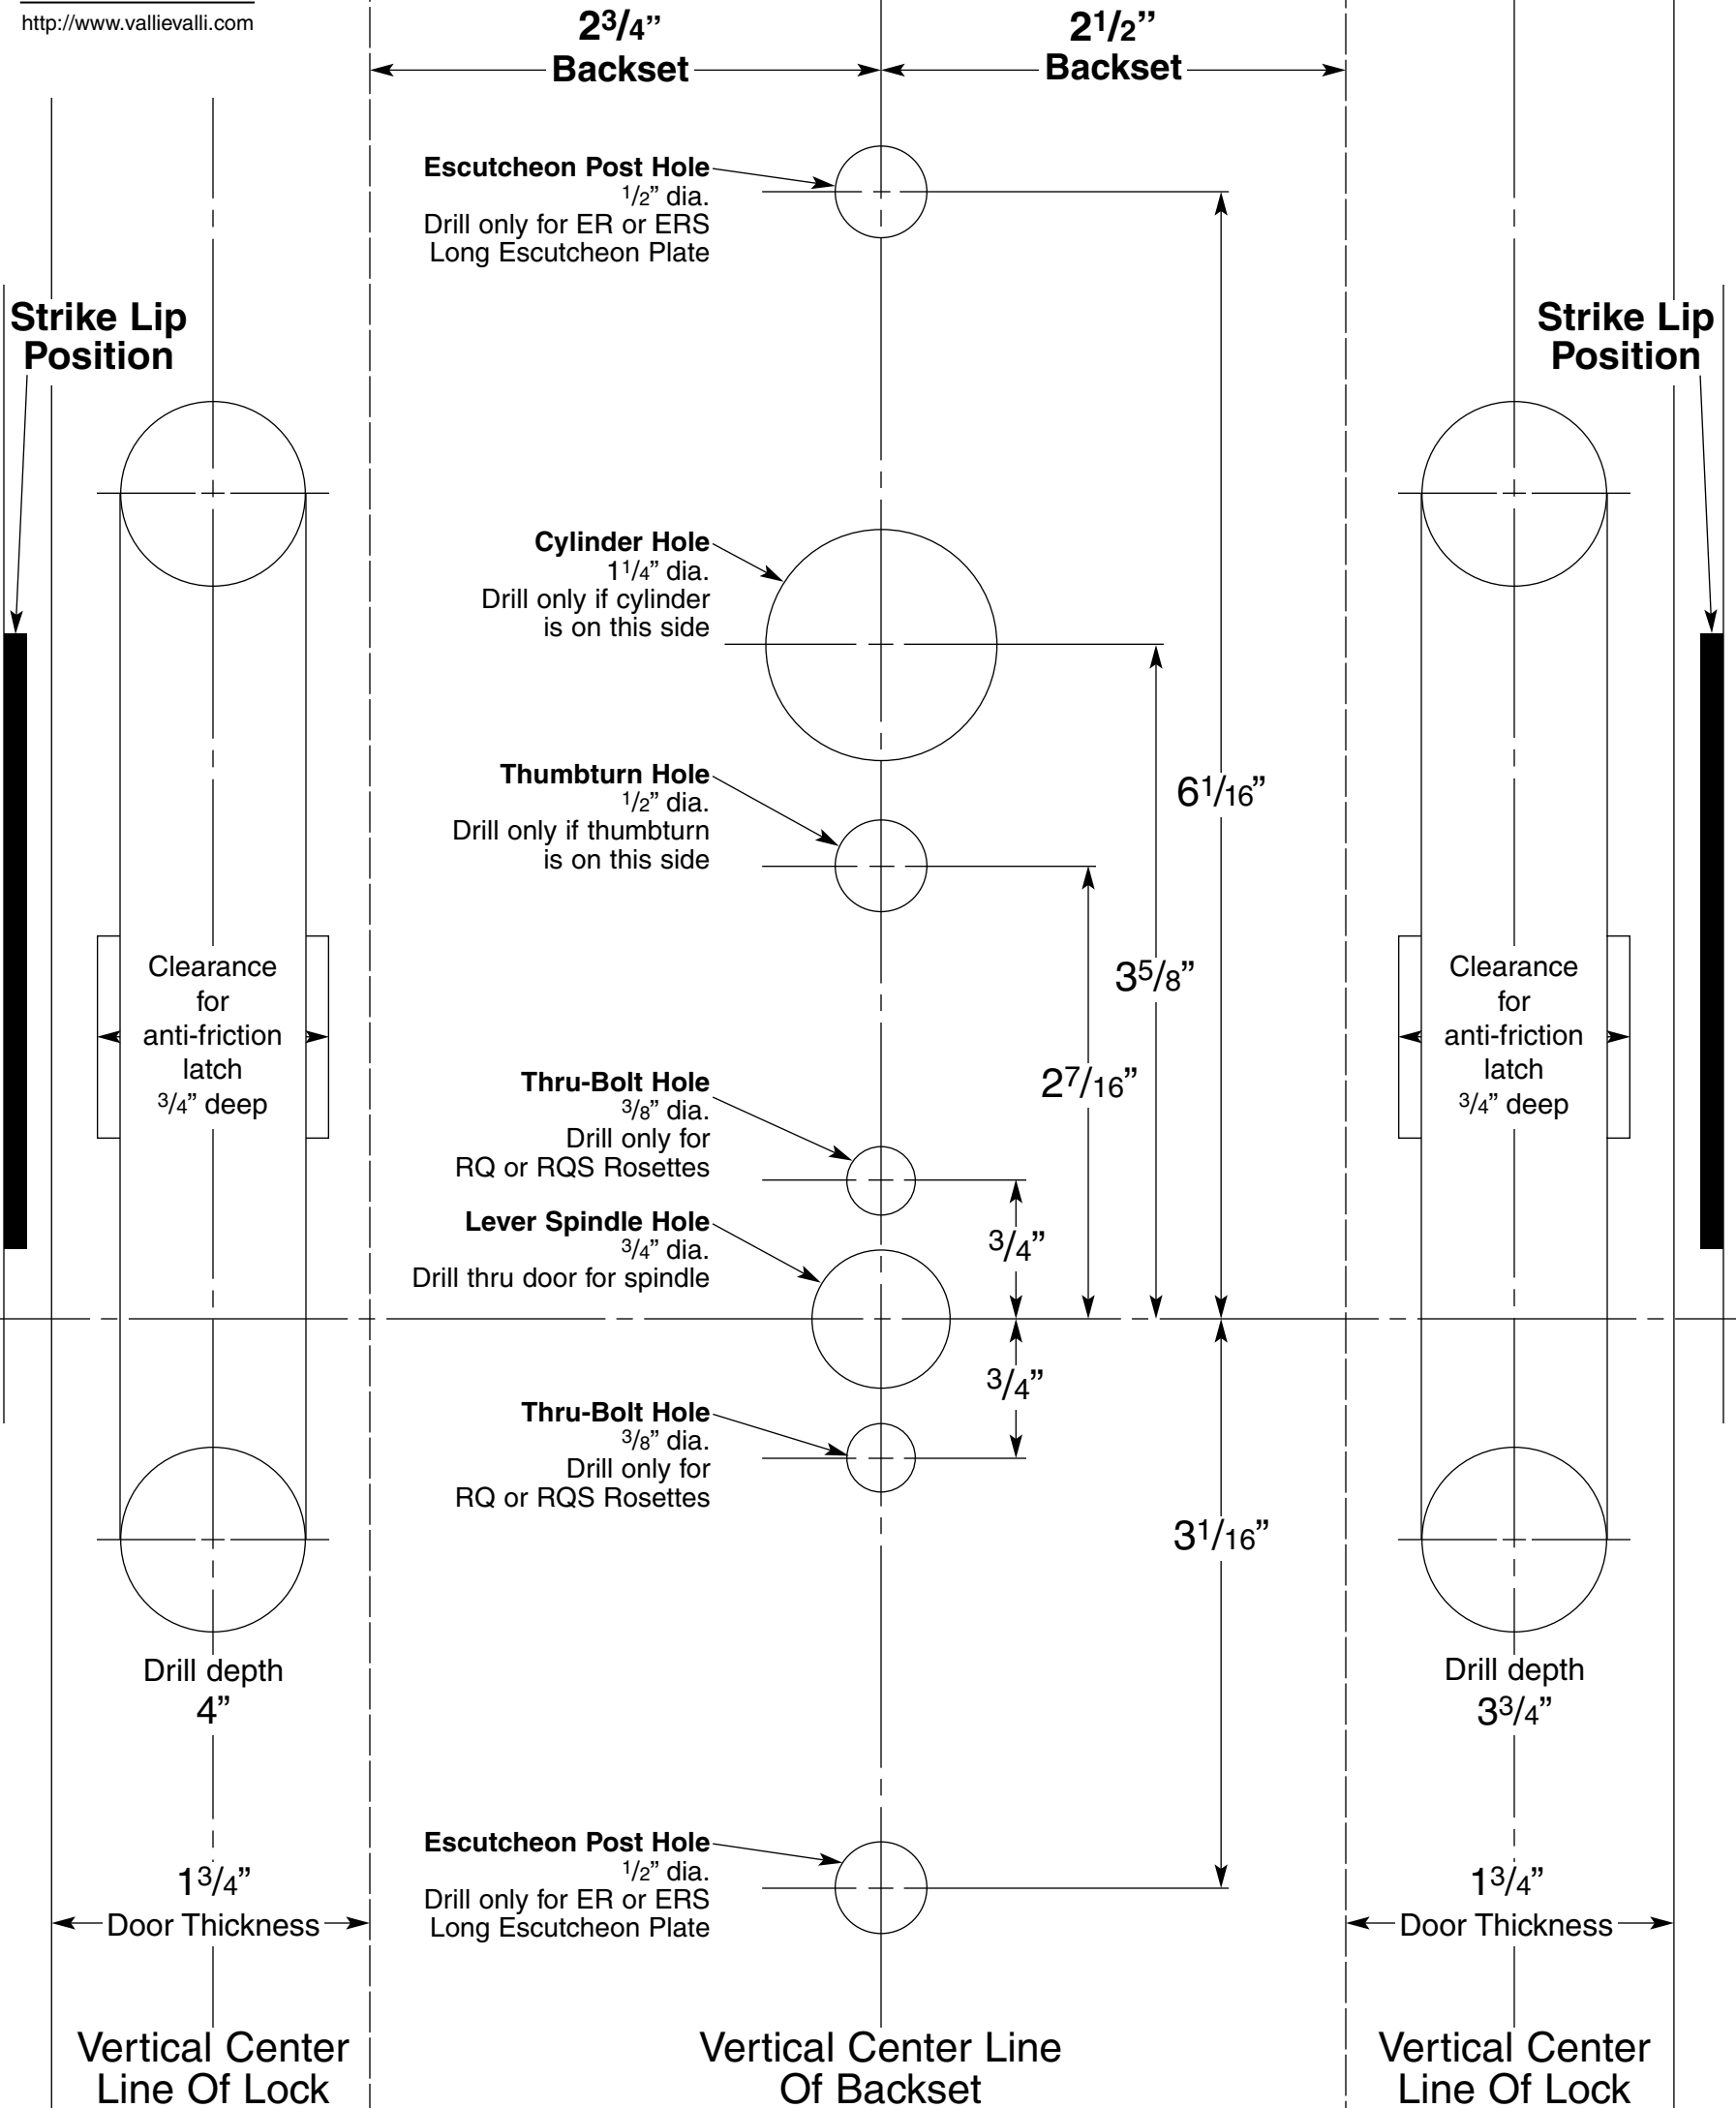

ER/ERS Mortise Lock Template

Align Template With Vertical And Horizontal Center Line On Door

ER/ERS Mortise Lock Template

Align Template With Vertical And Horizontal Center Line On Door