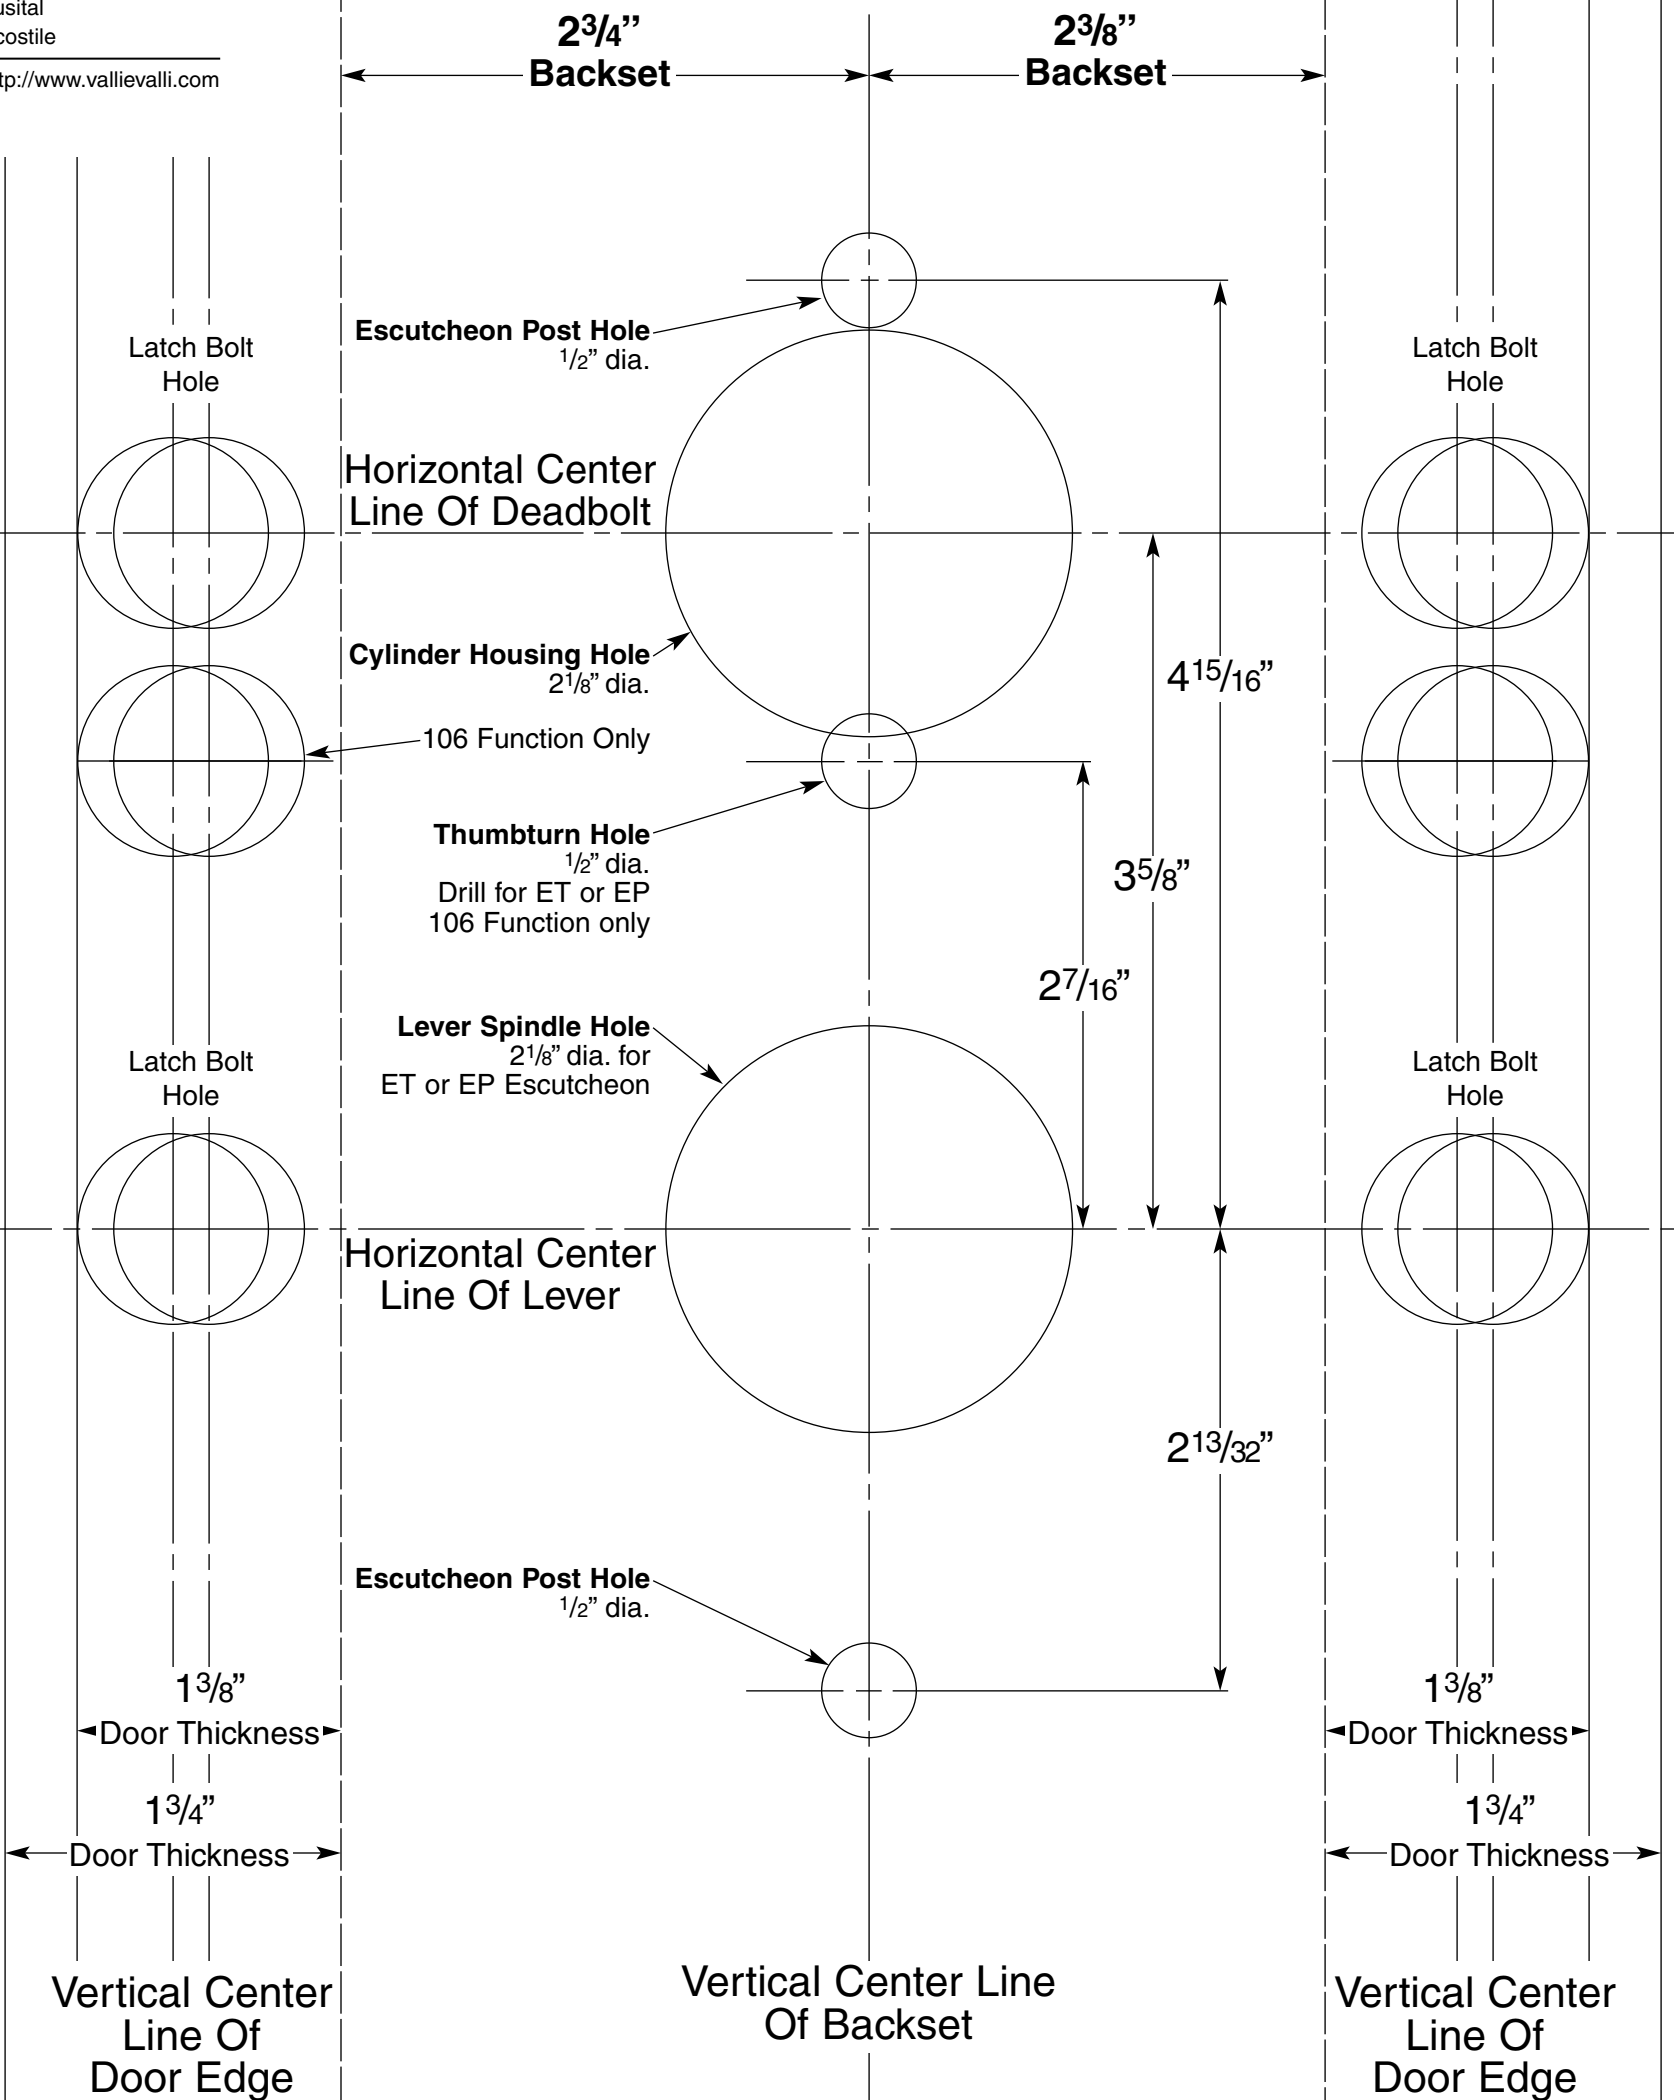

## Deadbolt ET/EP Long Escutcheon Template

Align Template With Vertical And Horizontal Center Line On Door