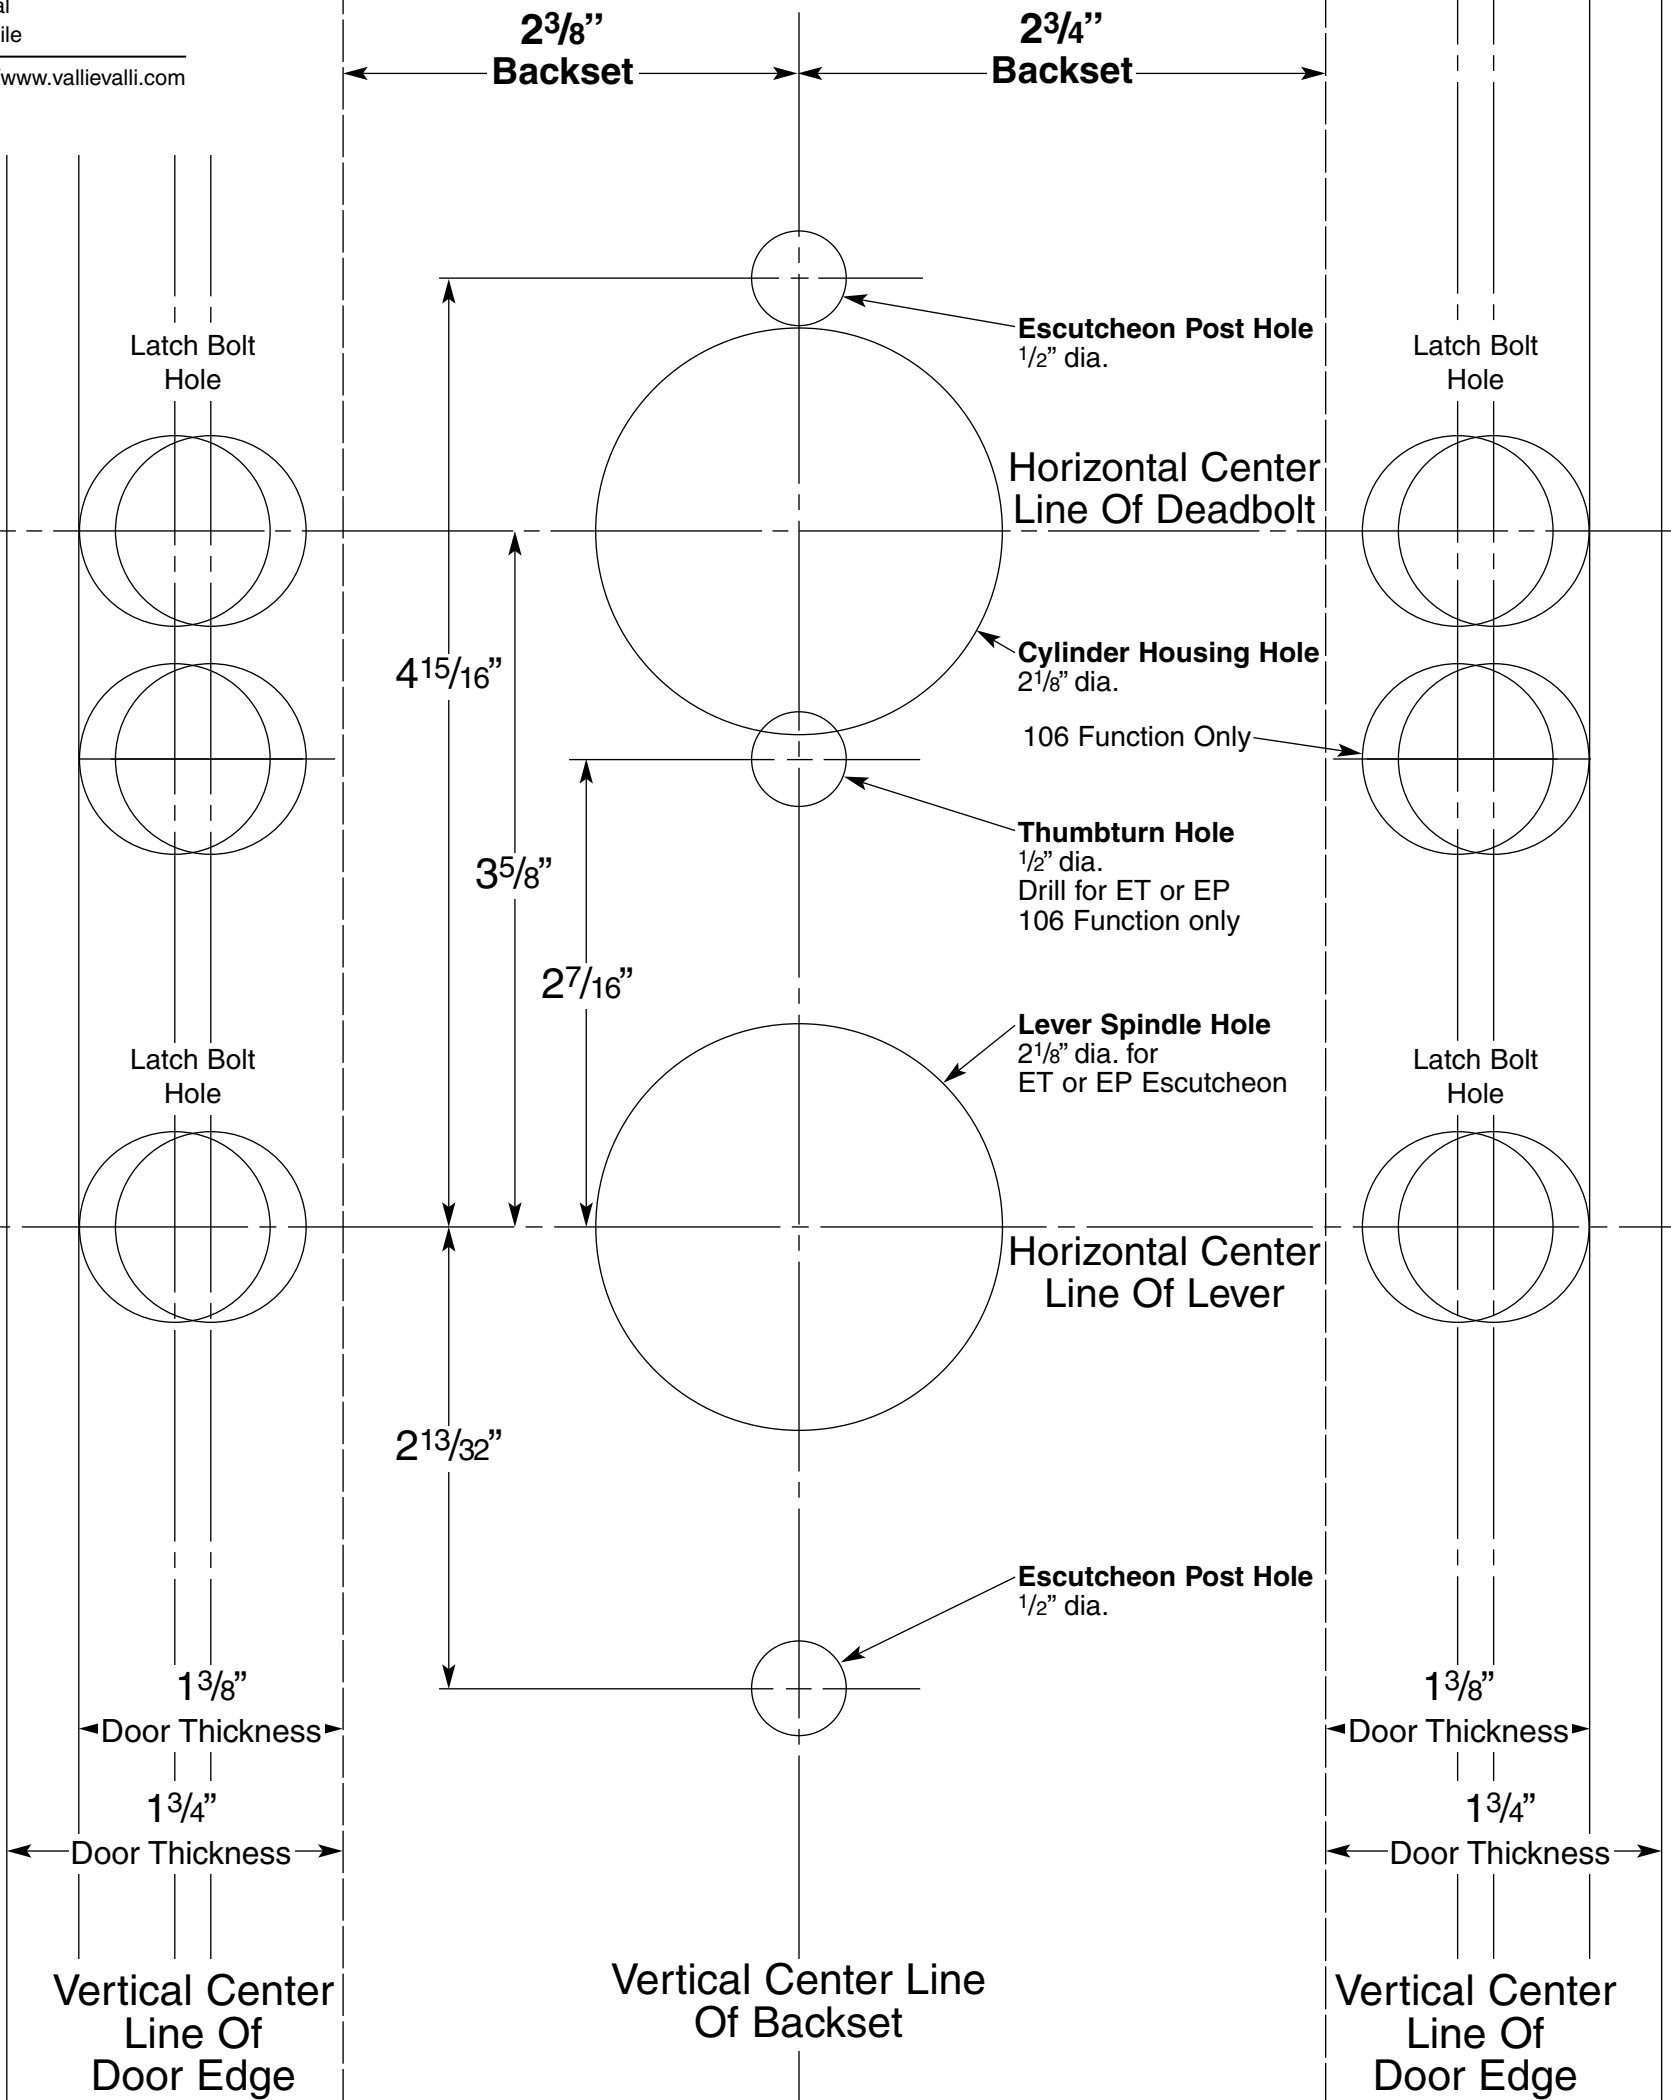

## Deadbolt ET/EP Long Escutcheon Template

Align Template With Vertical And Horizontal Center Line On Door