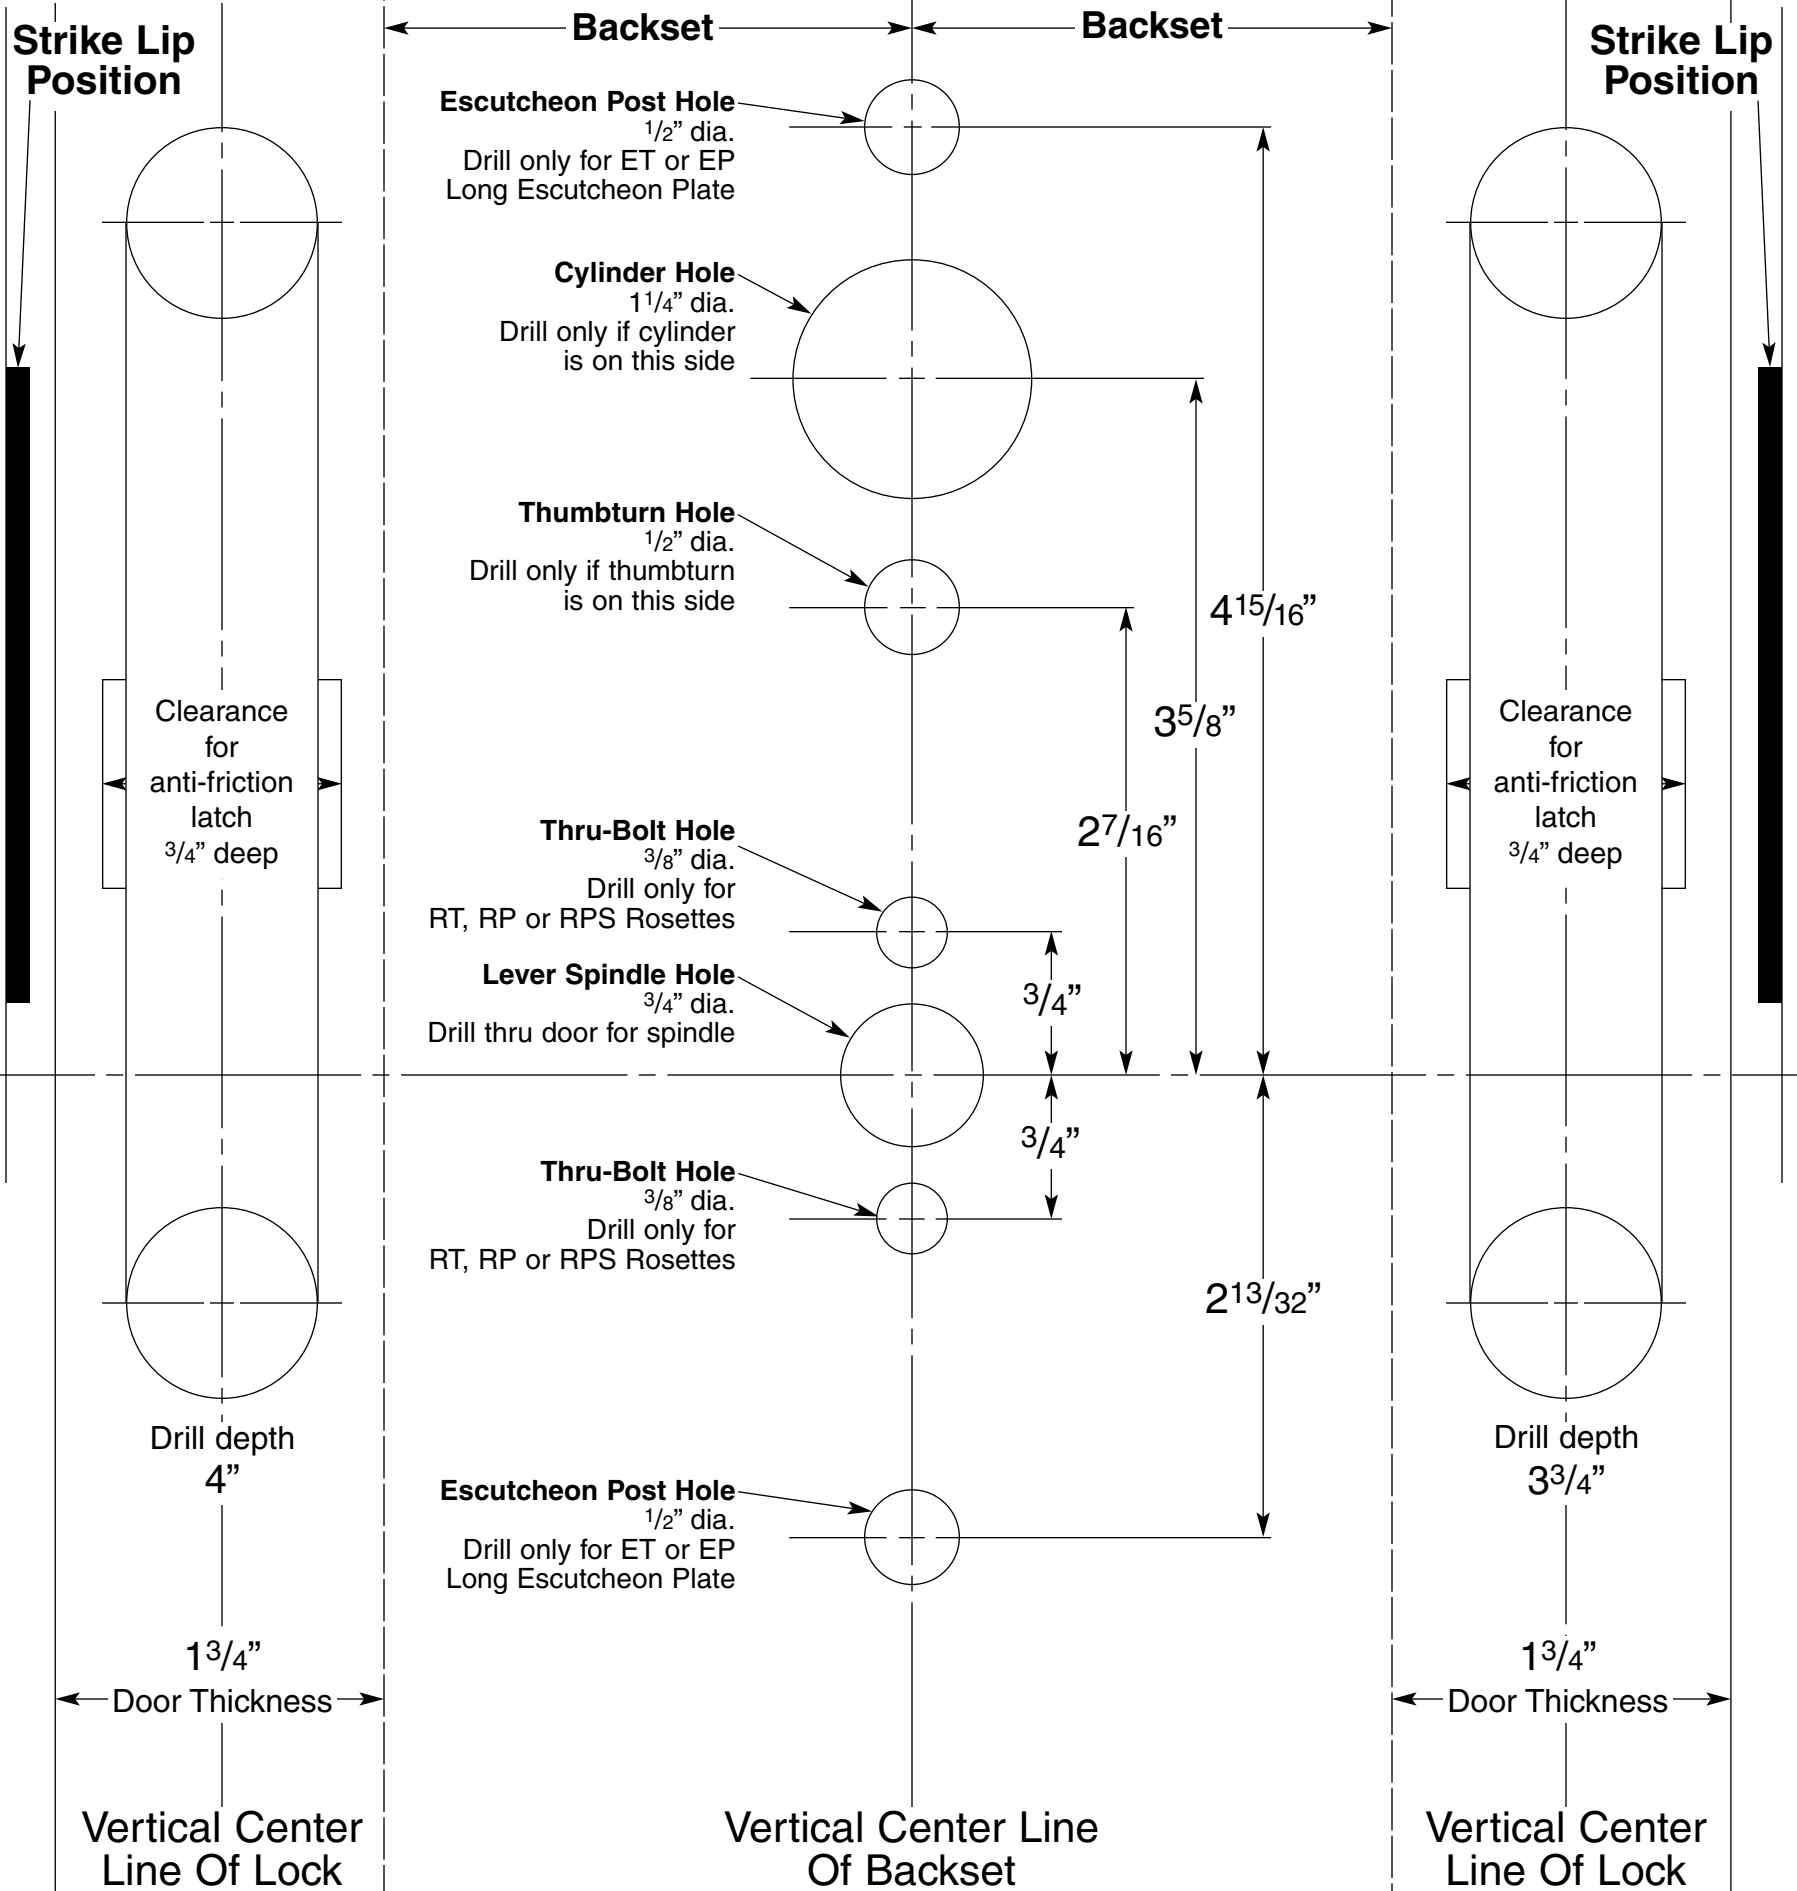

Mortise Lock Template

Align Template With Vertical And Horizontal Center Line On Door

Mortise Lock Template

Align Template With Vertical And Horizontal Center Line On Door