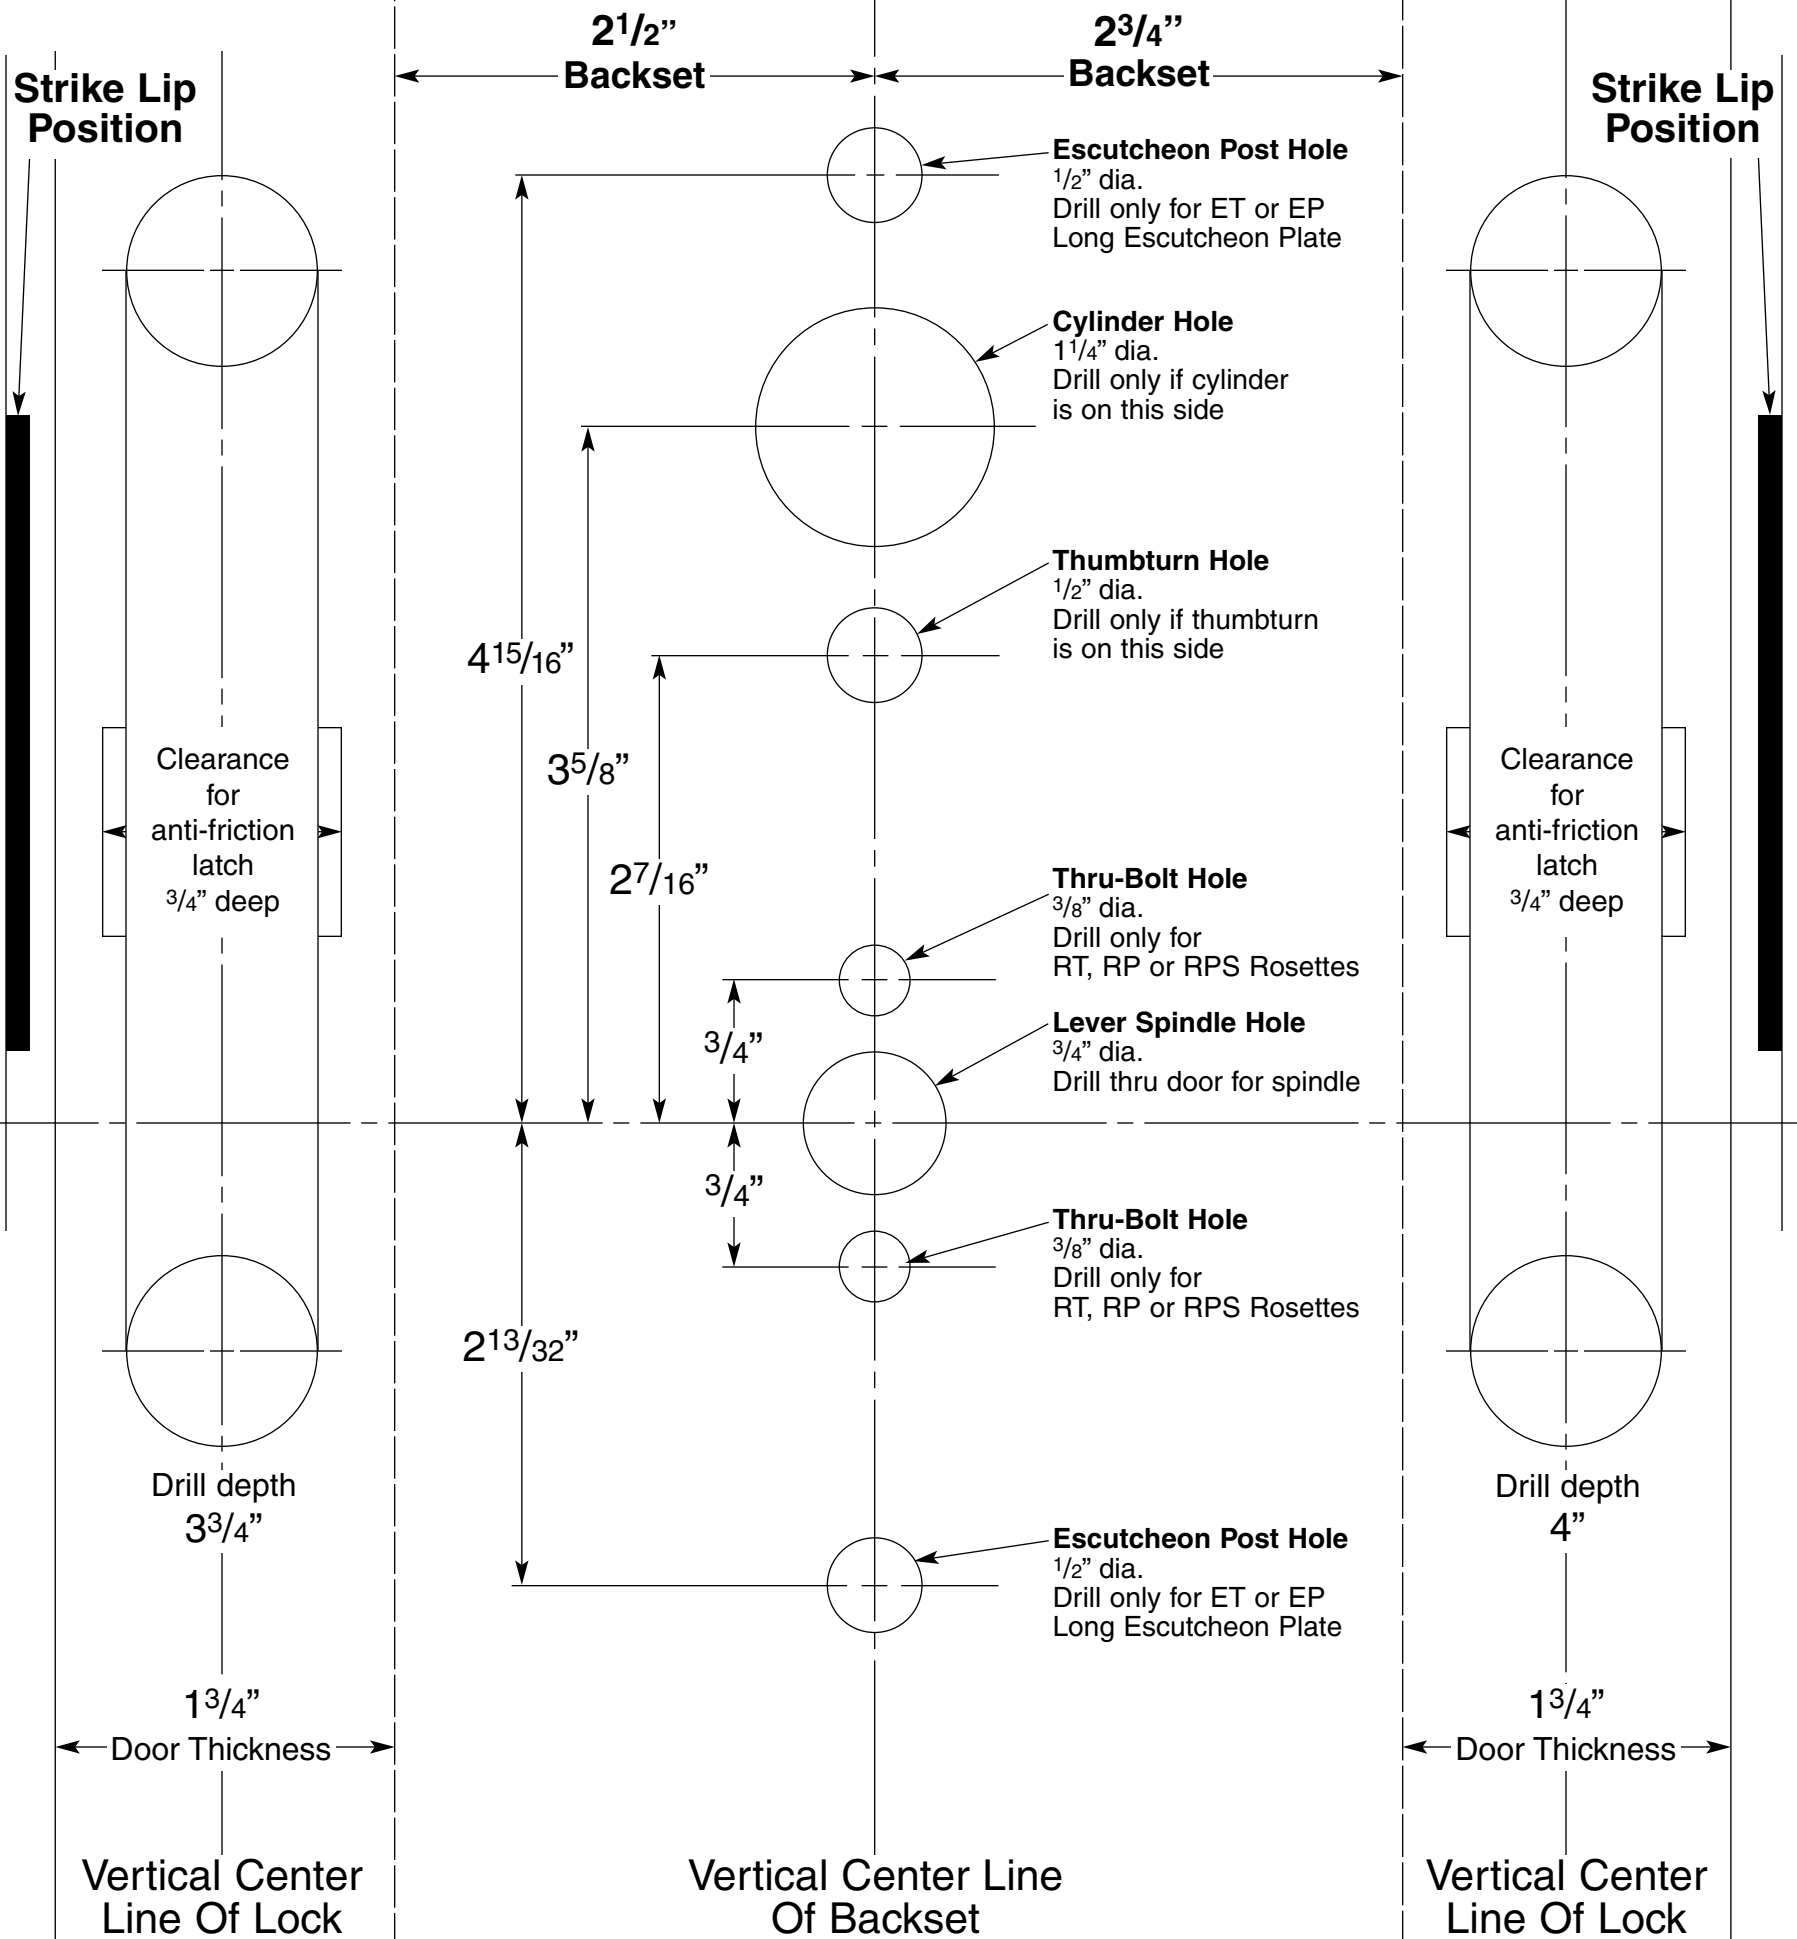

Mortise Lock Template

Align Template With Vertical And Horizontal Center Line On Door

Mortise Lock Template

Align Template With Vertical And Horizontal Center Line On Door