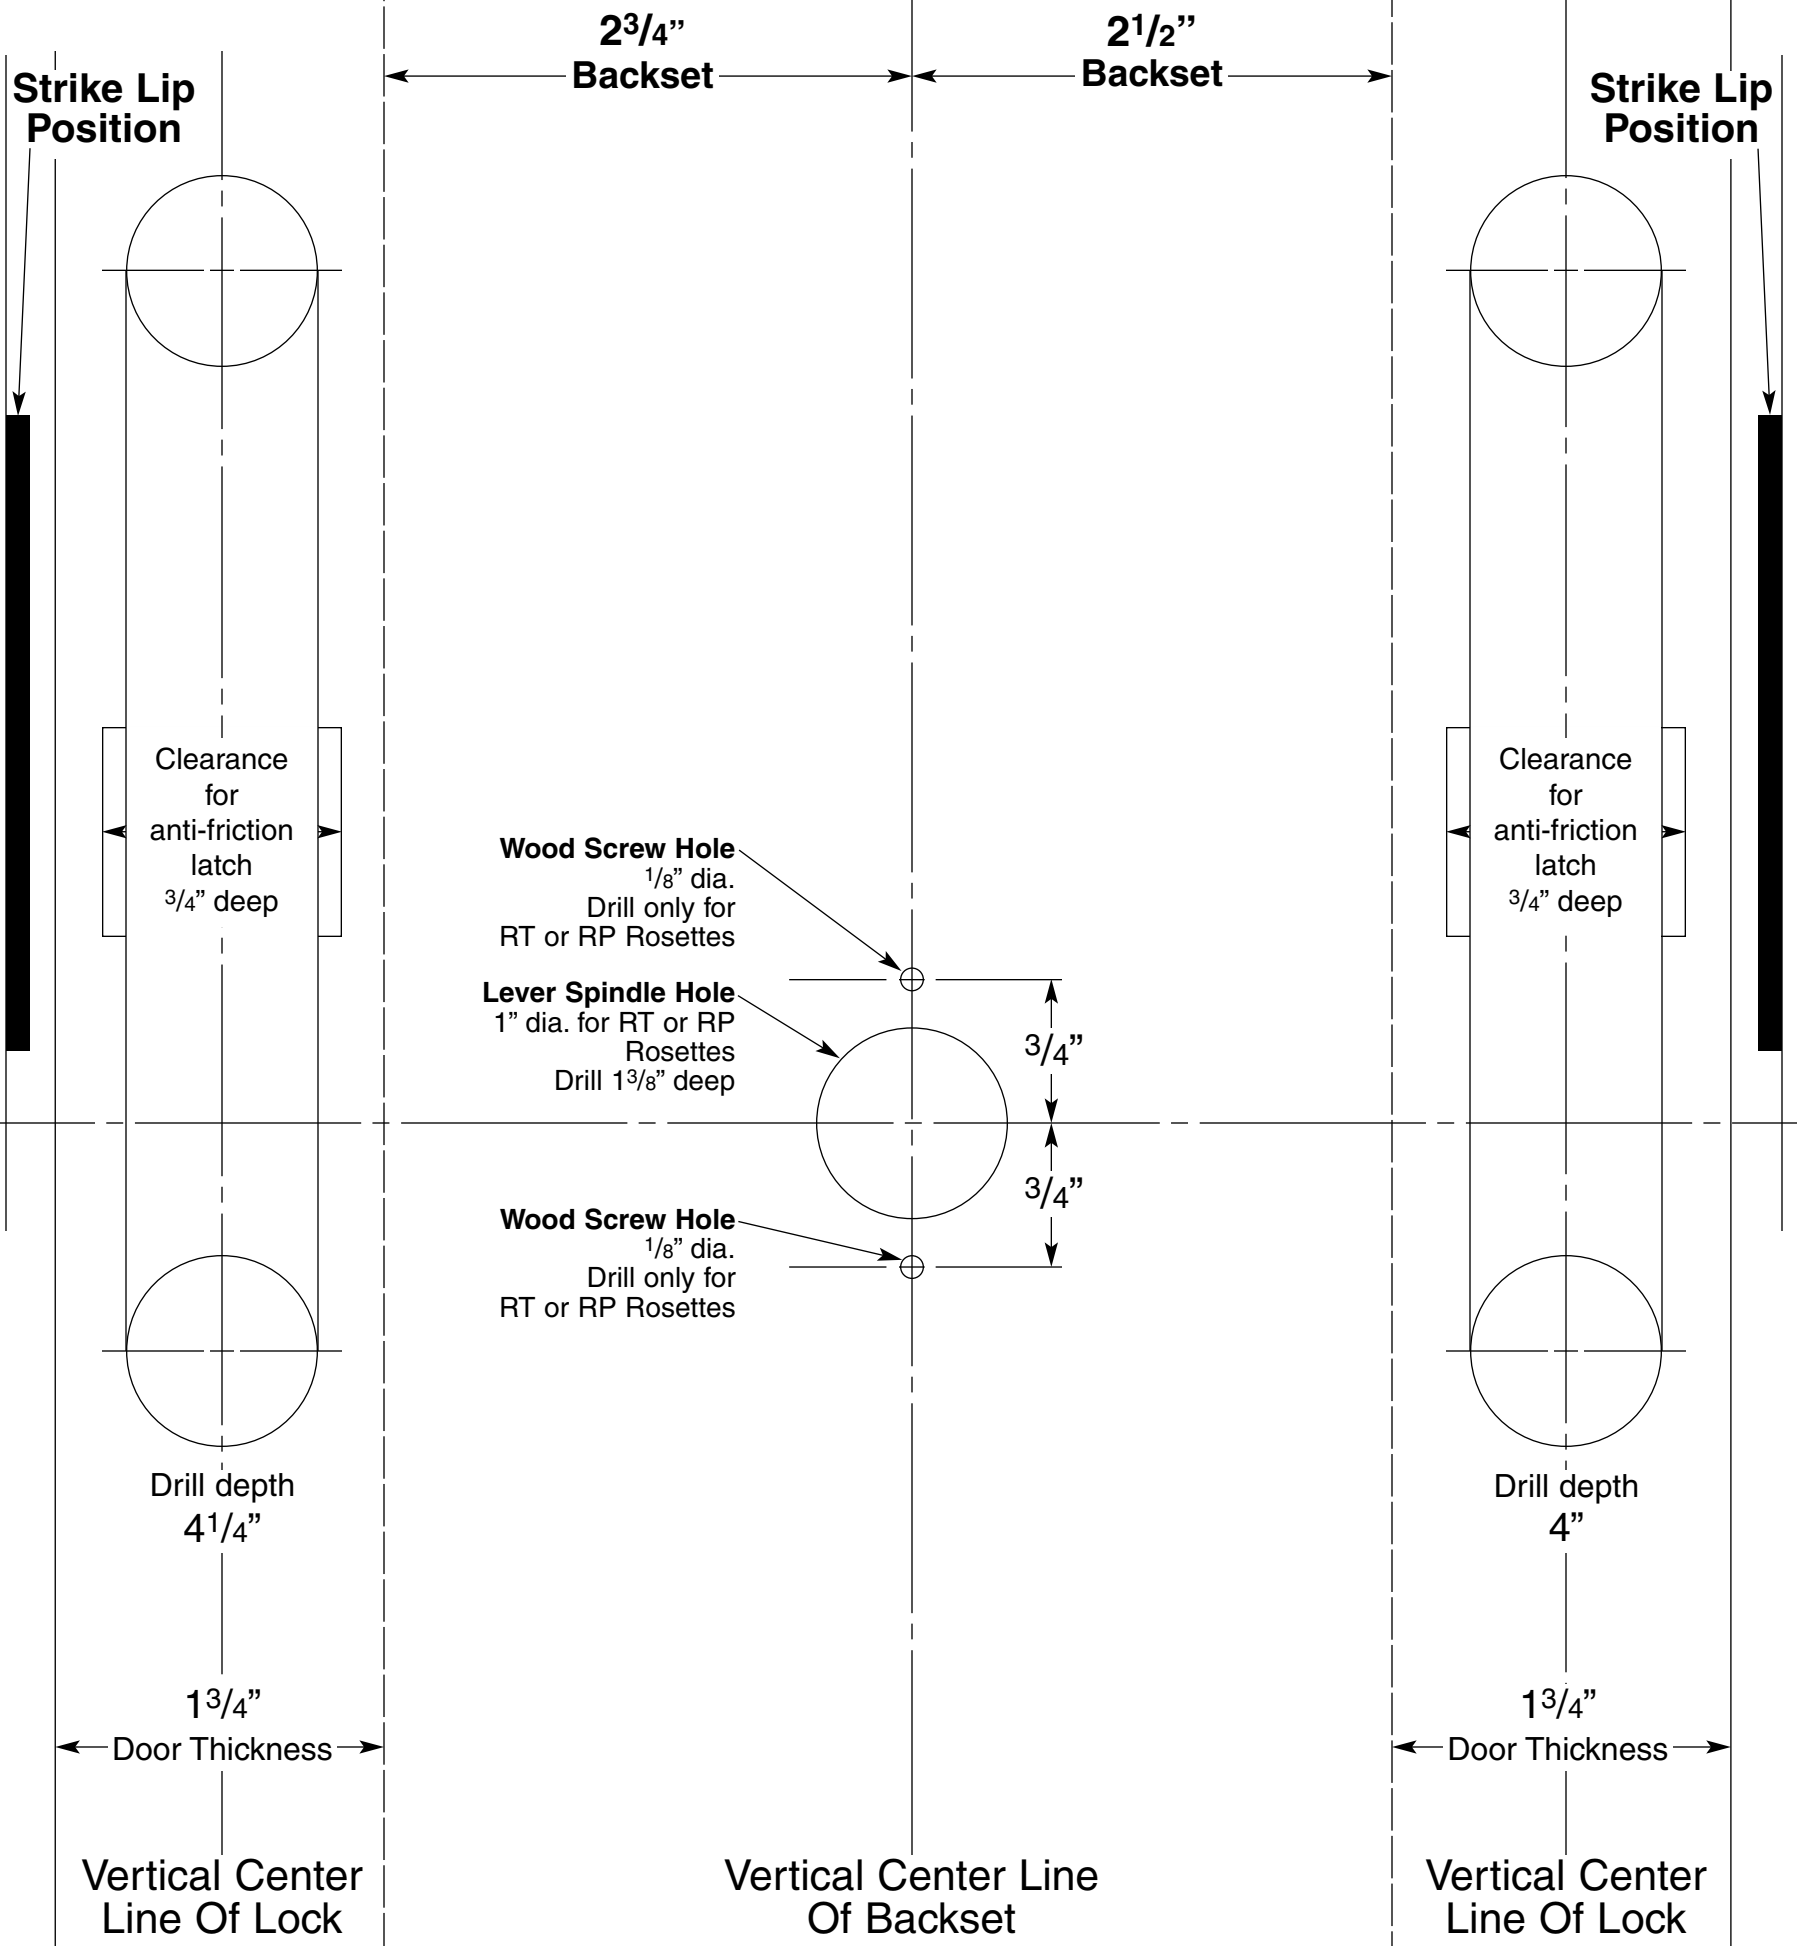

Mortise Lock Template Communicating Door

Align Template With Vertical And Horizontal Center Line On Door

Mortise Lock Template Communicating Door

Align Template With Vertical And Horizontal Center Line On Door