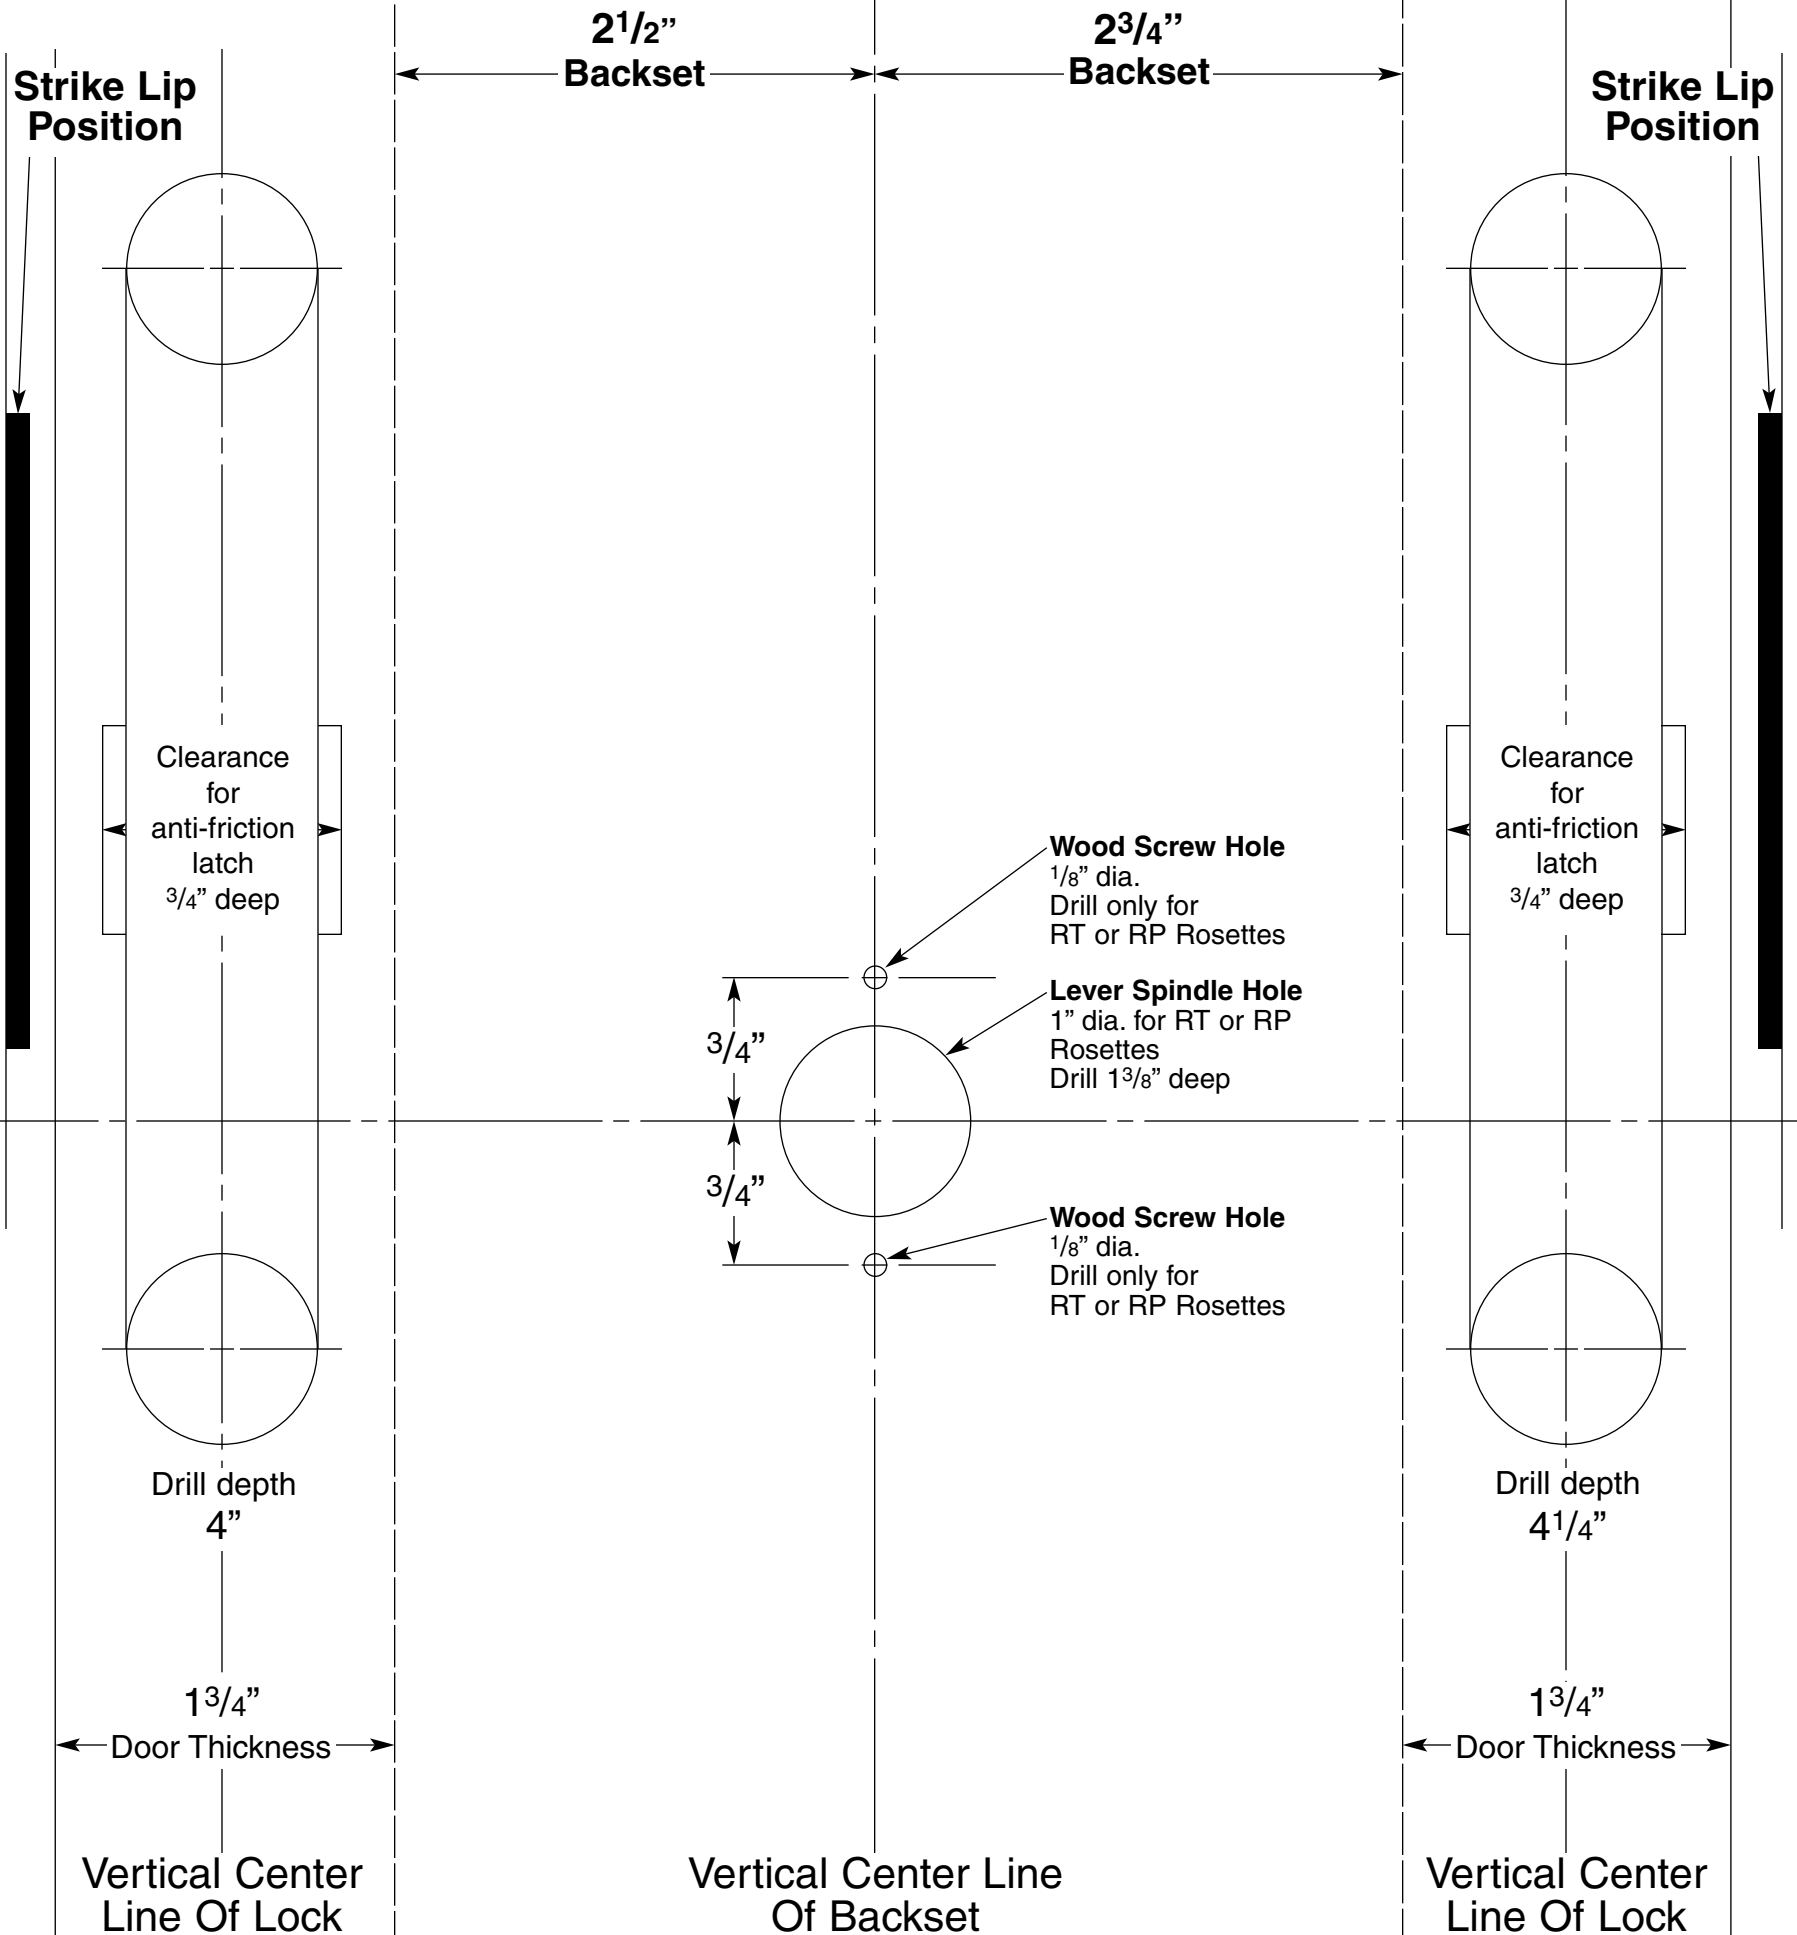

Mortise Lock Template Communicating Door

Align Template With Vertical And Horizontal Center Line On Door

Mortise Lock Template Communicating Door

Align Template With Vertical And Horizontal Center Line On Door