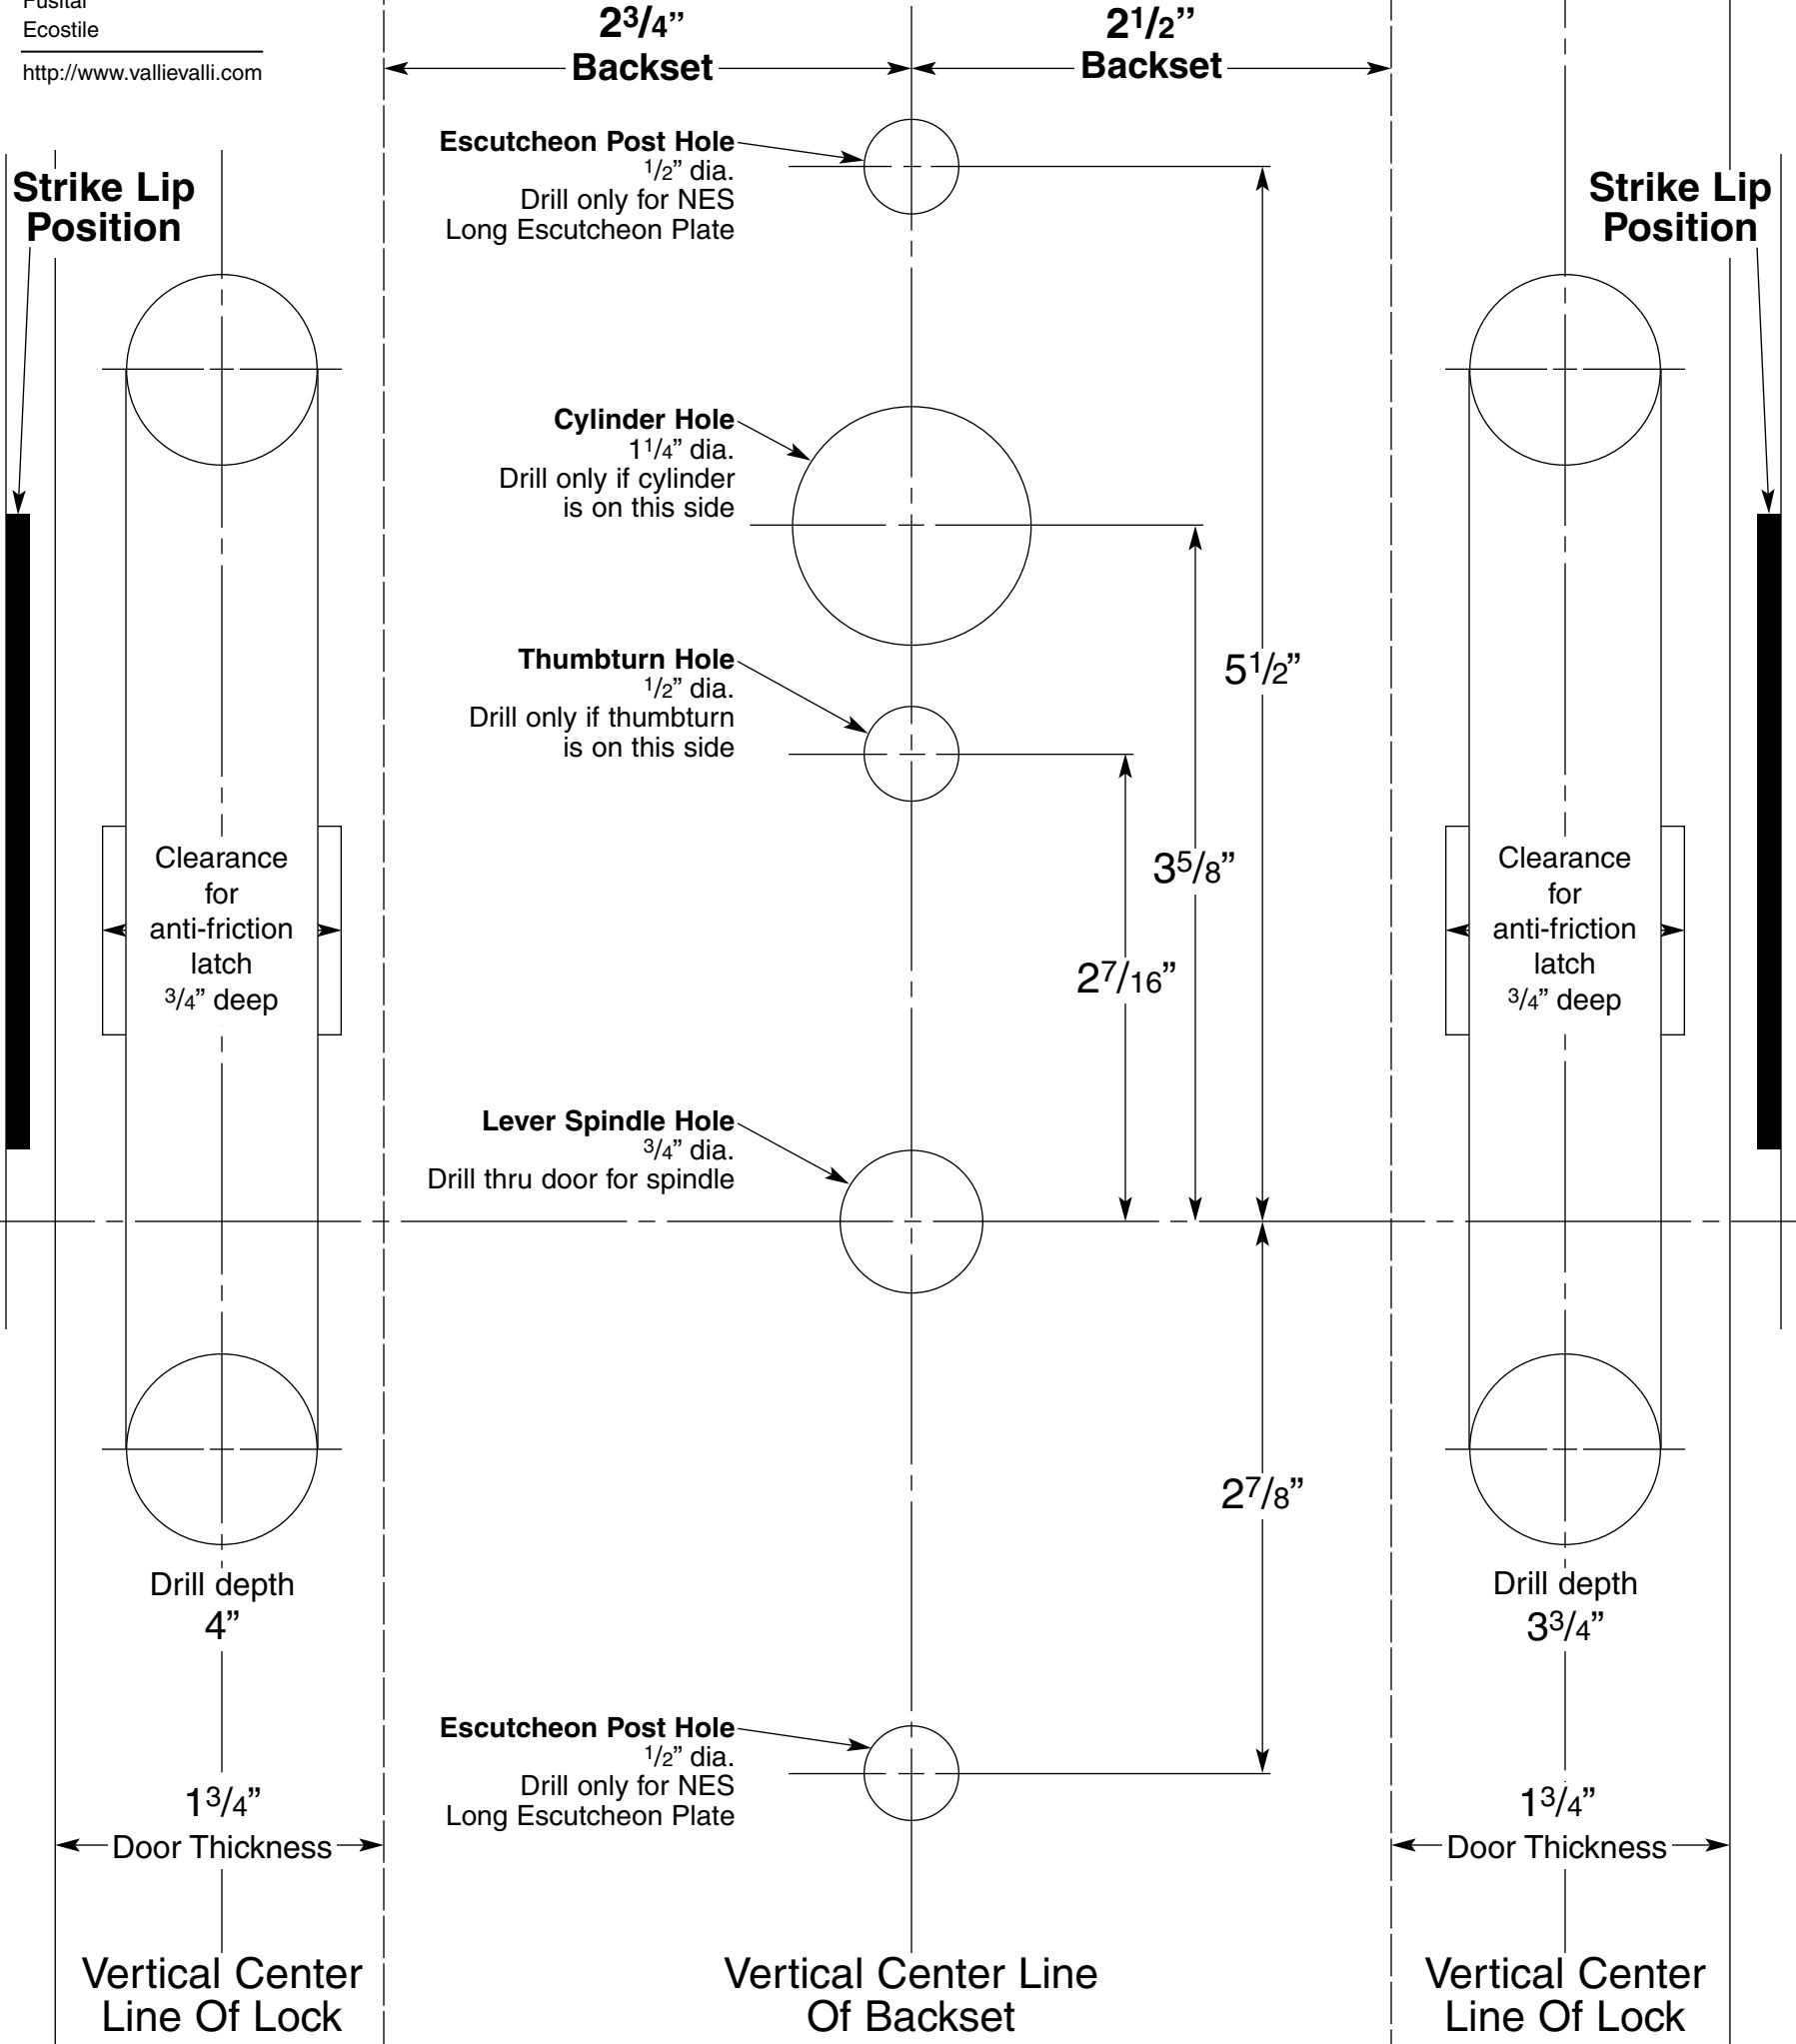

NES Mortise Lock Template

Align Template With Vertical And Horizontal Center Line On Door

NES Mortise Lock Template

Align Template With Vertical And Horizontal Center Line On Door