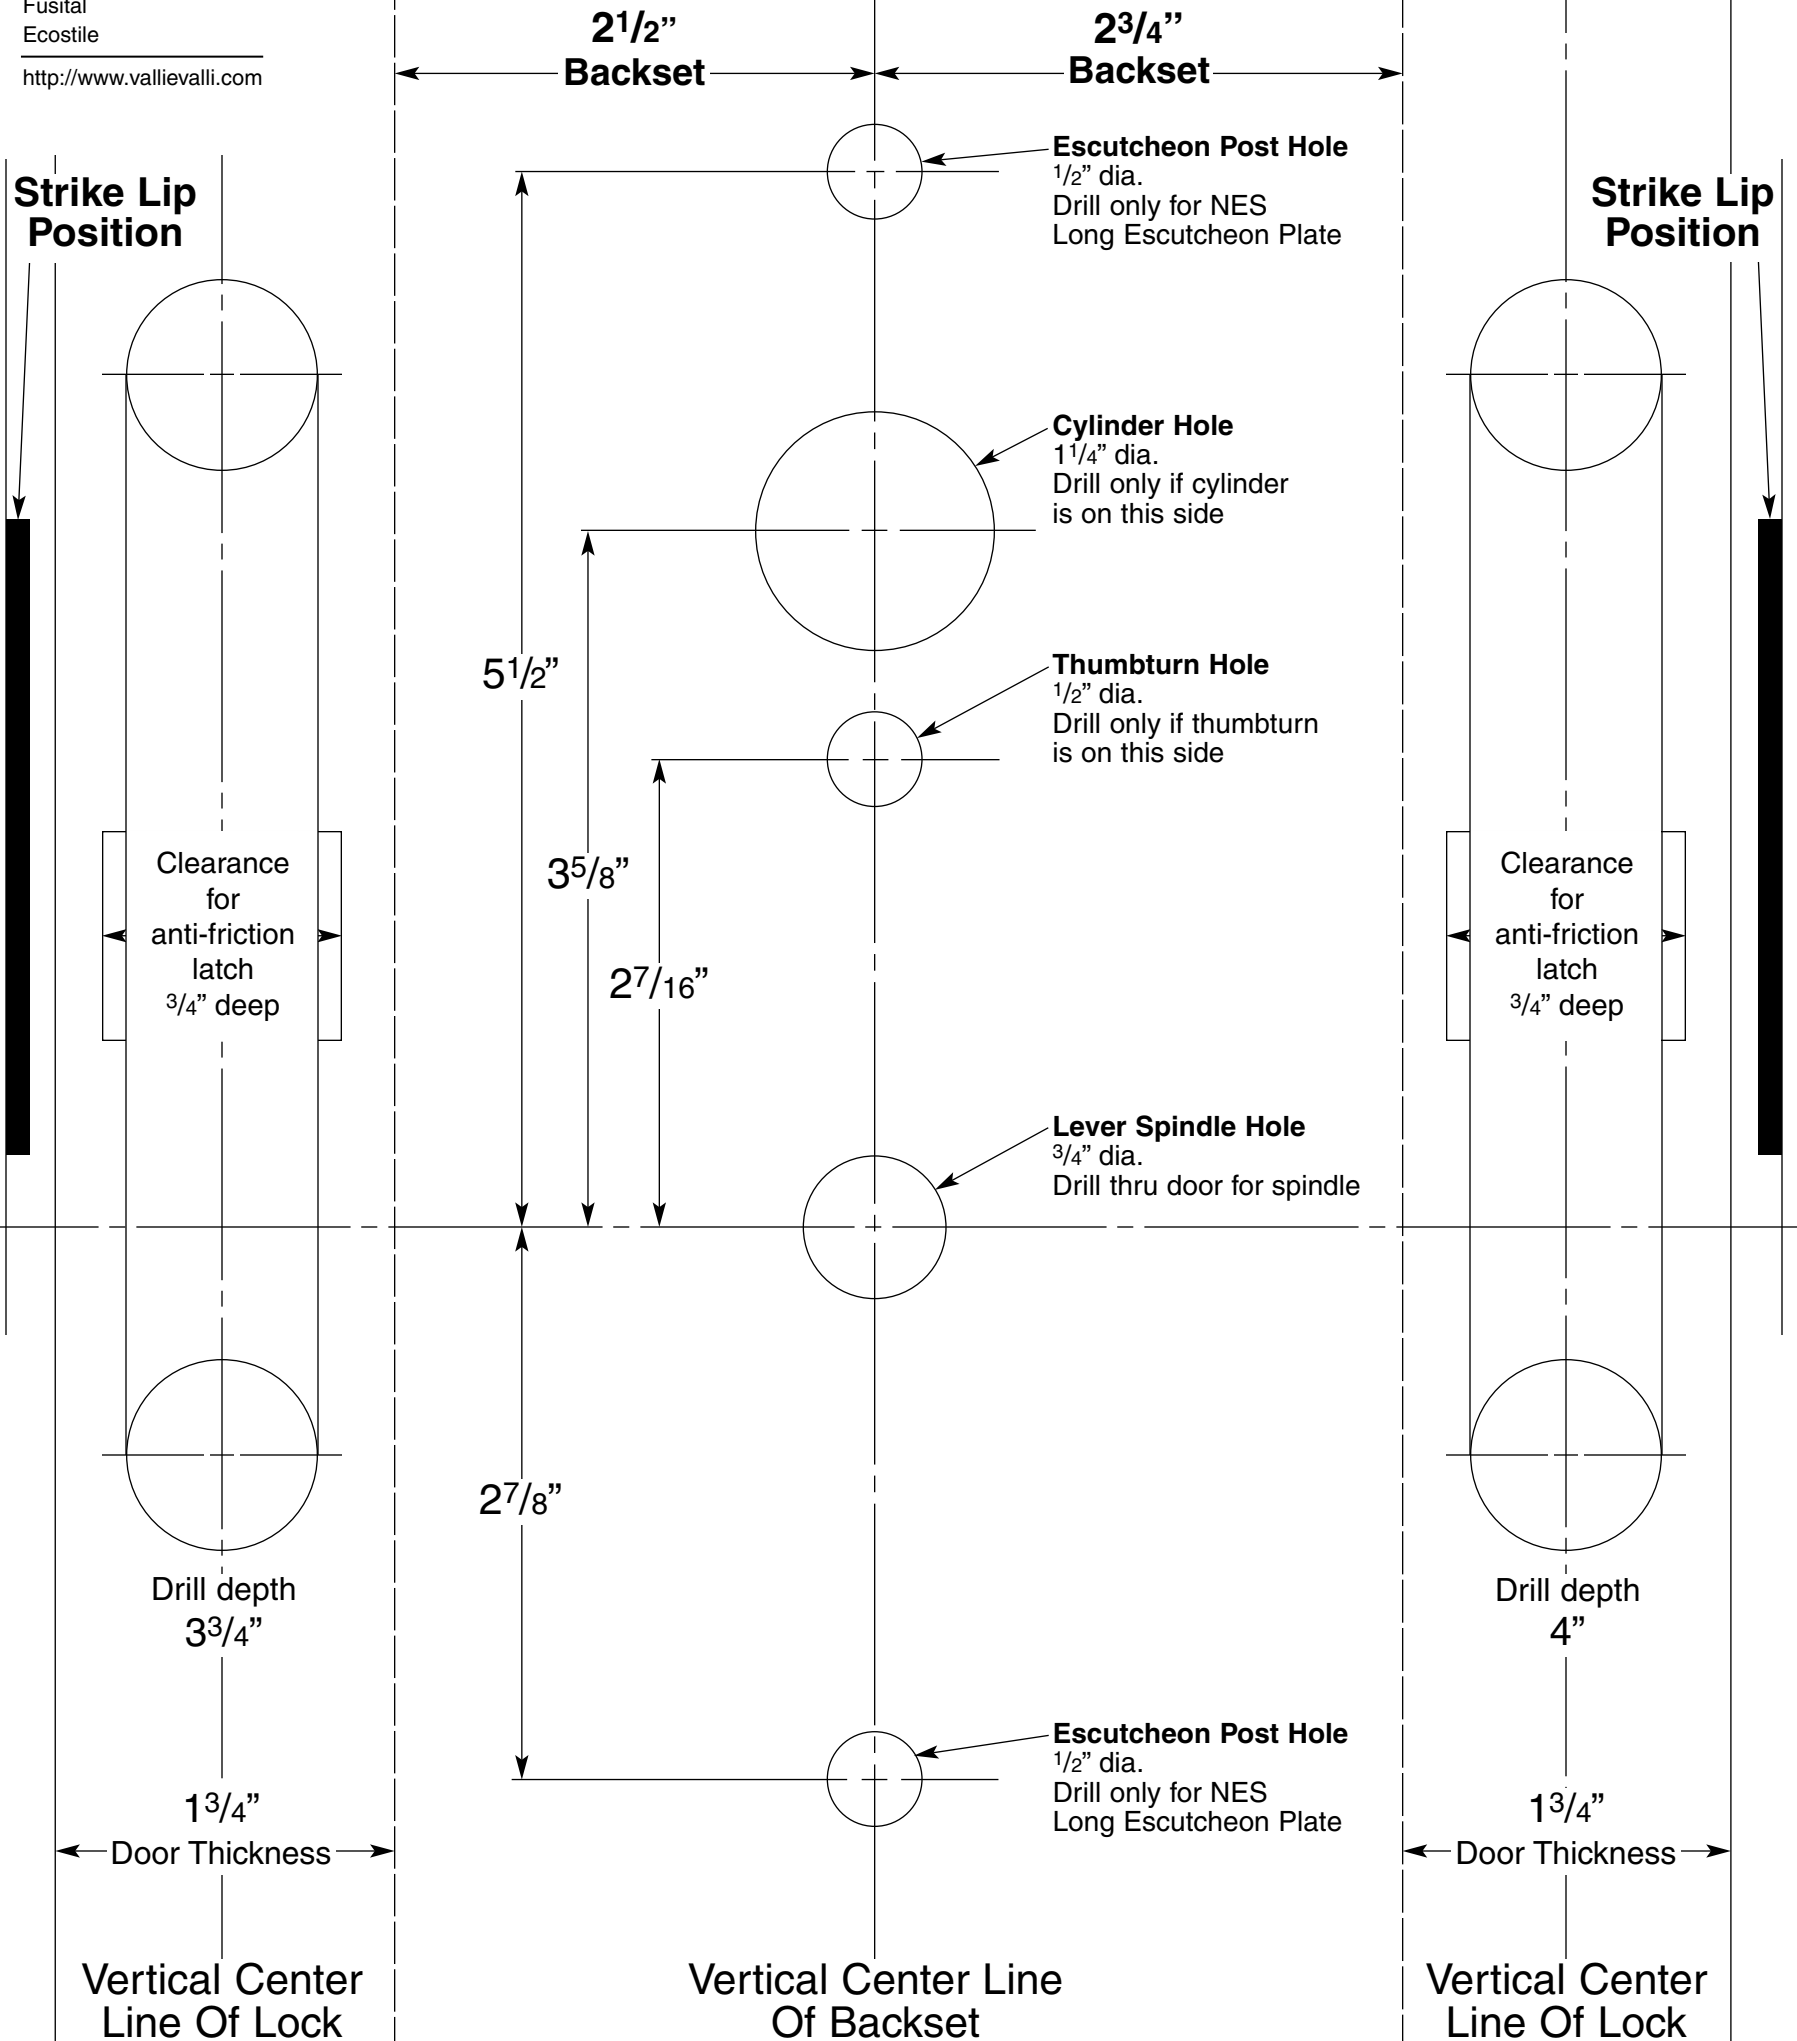

NES Mortise Lock Template

Align Template With Vertical And Horizontal Center Line On Door

NES Mortise Lock Template

Align Template With Vertical And Horizontal Center Line On Door