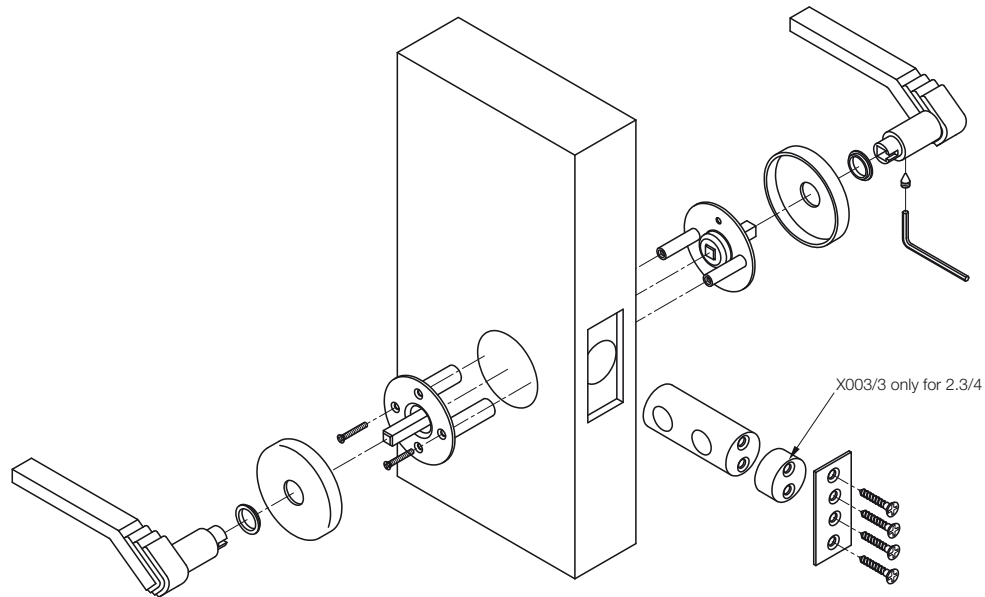

# NEW TECHNICAL: Dummy set adaptor

## X003/1 DOUBLE D

\$ 99.00 retail prices

Set includes: 2 underosettes, 1 latch bolt blank for 2.3/8 backset  
2.3/4 backset adaptor available, please specify and add \$25.00 retail prices

## X003/2 SINGLE D

\$ 85.00 retail prices

includes: 1 underosette, 1 latch bolt blank for 2.3/8 backset  
finished solid rosette for opposite side available in different finishes and option  
2.3/4 backset adaptor available, please specify and add \$25.00 retail prices